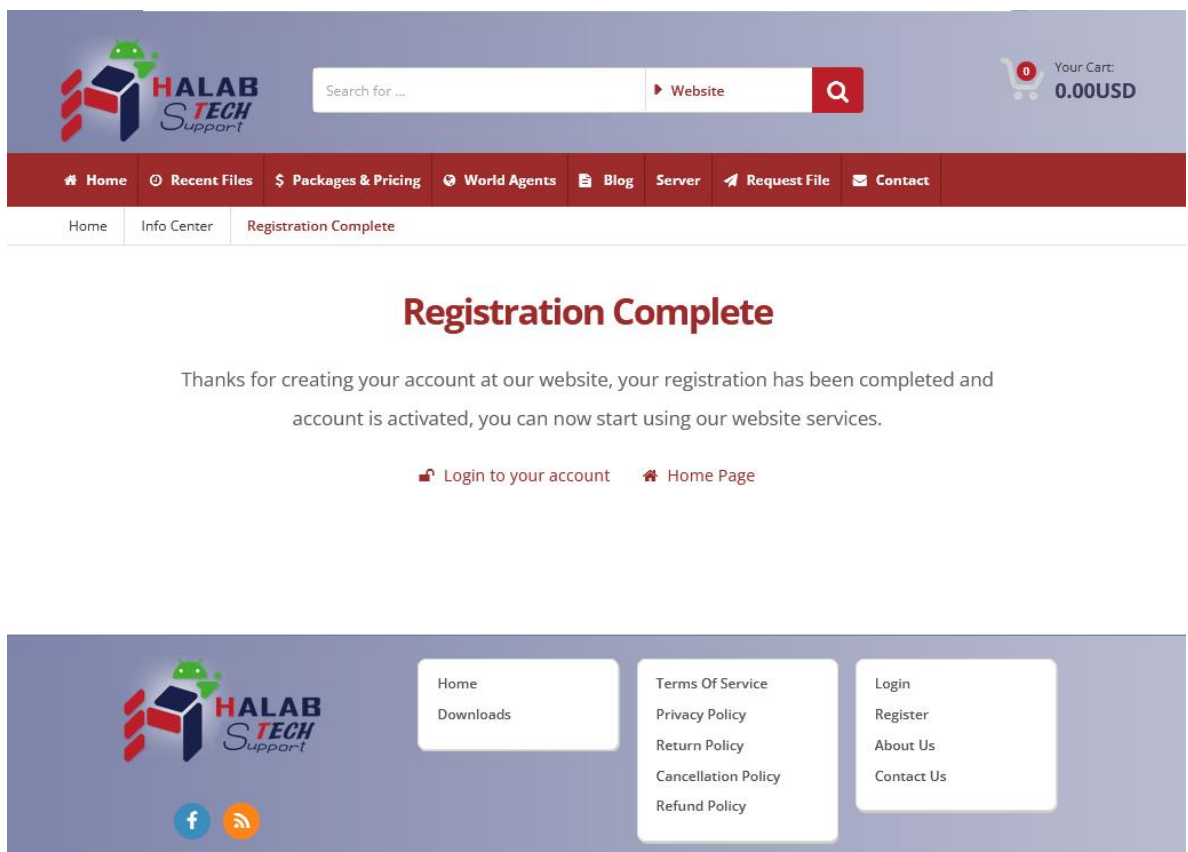

Verification link has been sent to your email account

Please click on the link that has just been sent to your account to verify your email address and login to our members area.

[Login to your account](#) [Home Page](#)

- Then you will receive a confirmation letter from Halabtech Team. Please follow the verification link in this letter.

This message means you now have an account.

3. Now you can login to your account

HALAB TECH Support