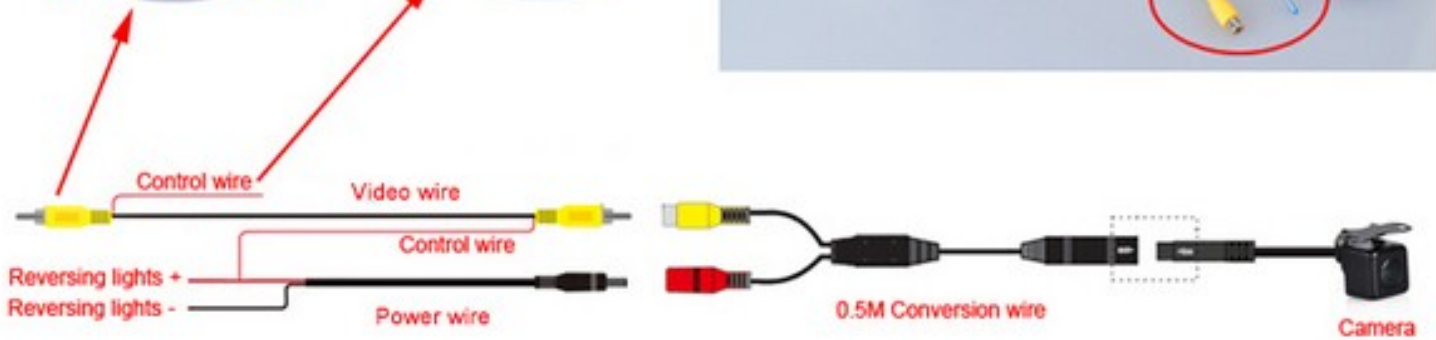

Navigation / DVD wiring diagram

Ordinary monitor / Rearview mirror wiring diagram

Mirror Image (Default)

Cut the green cable

Normal Image

Parking Guideline (Default)

Cut the white cable

No Parking Guideline