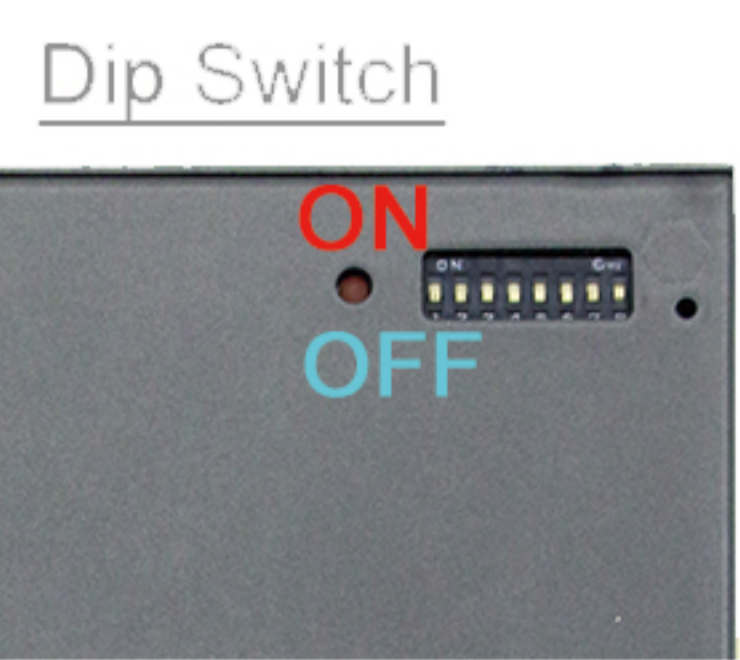

JEEP Wireless CarPlay/Android Auto Installation Diagram

Dip Switch	Status	Description
4	ON	Reverse guideline OFF
	OFF	Reverse guideline ON
8	ON	Original Rear Camera
	OFF	Aftermarket Rear Camera
1,2,3,5,6,7 all set OFF.		