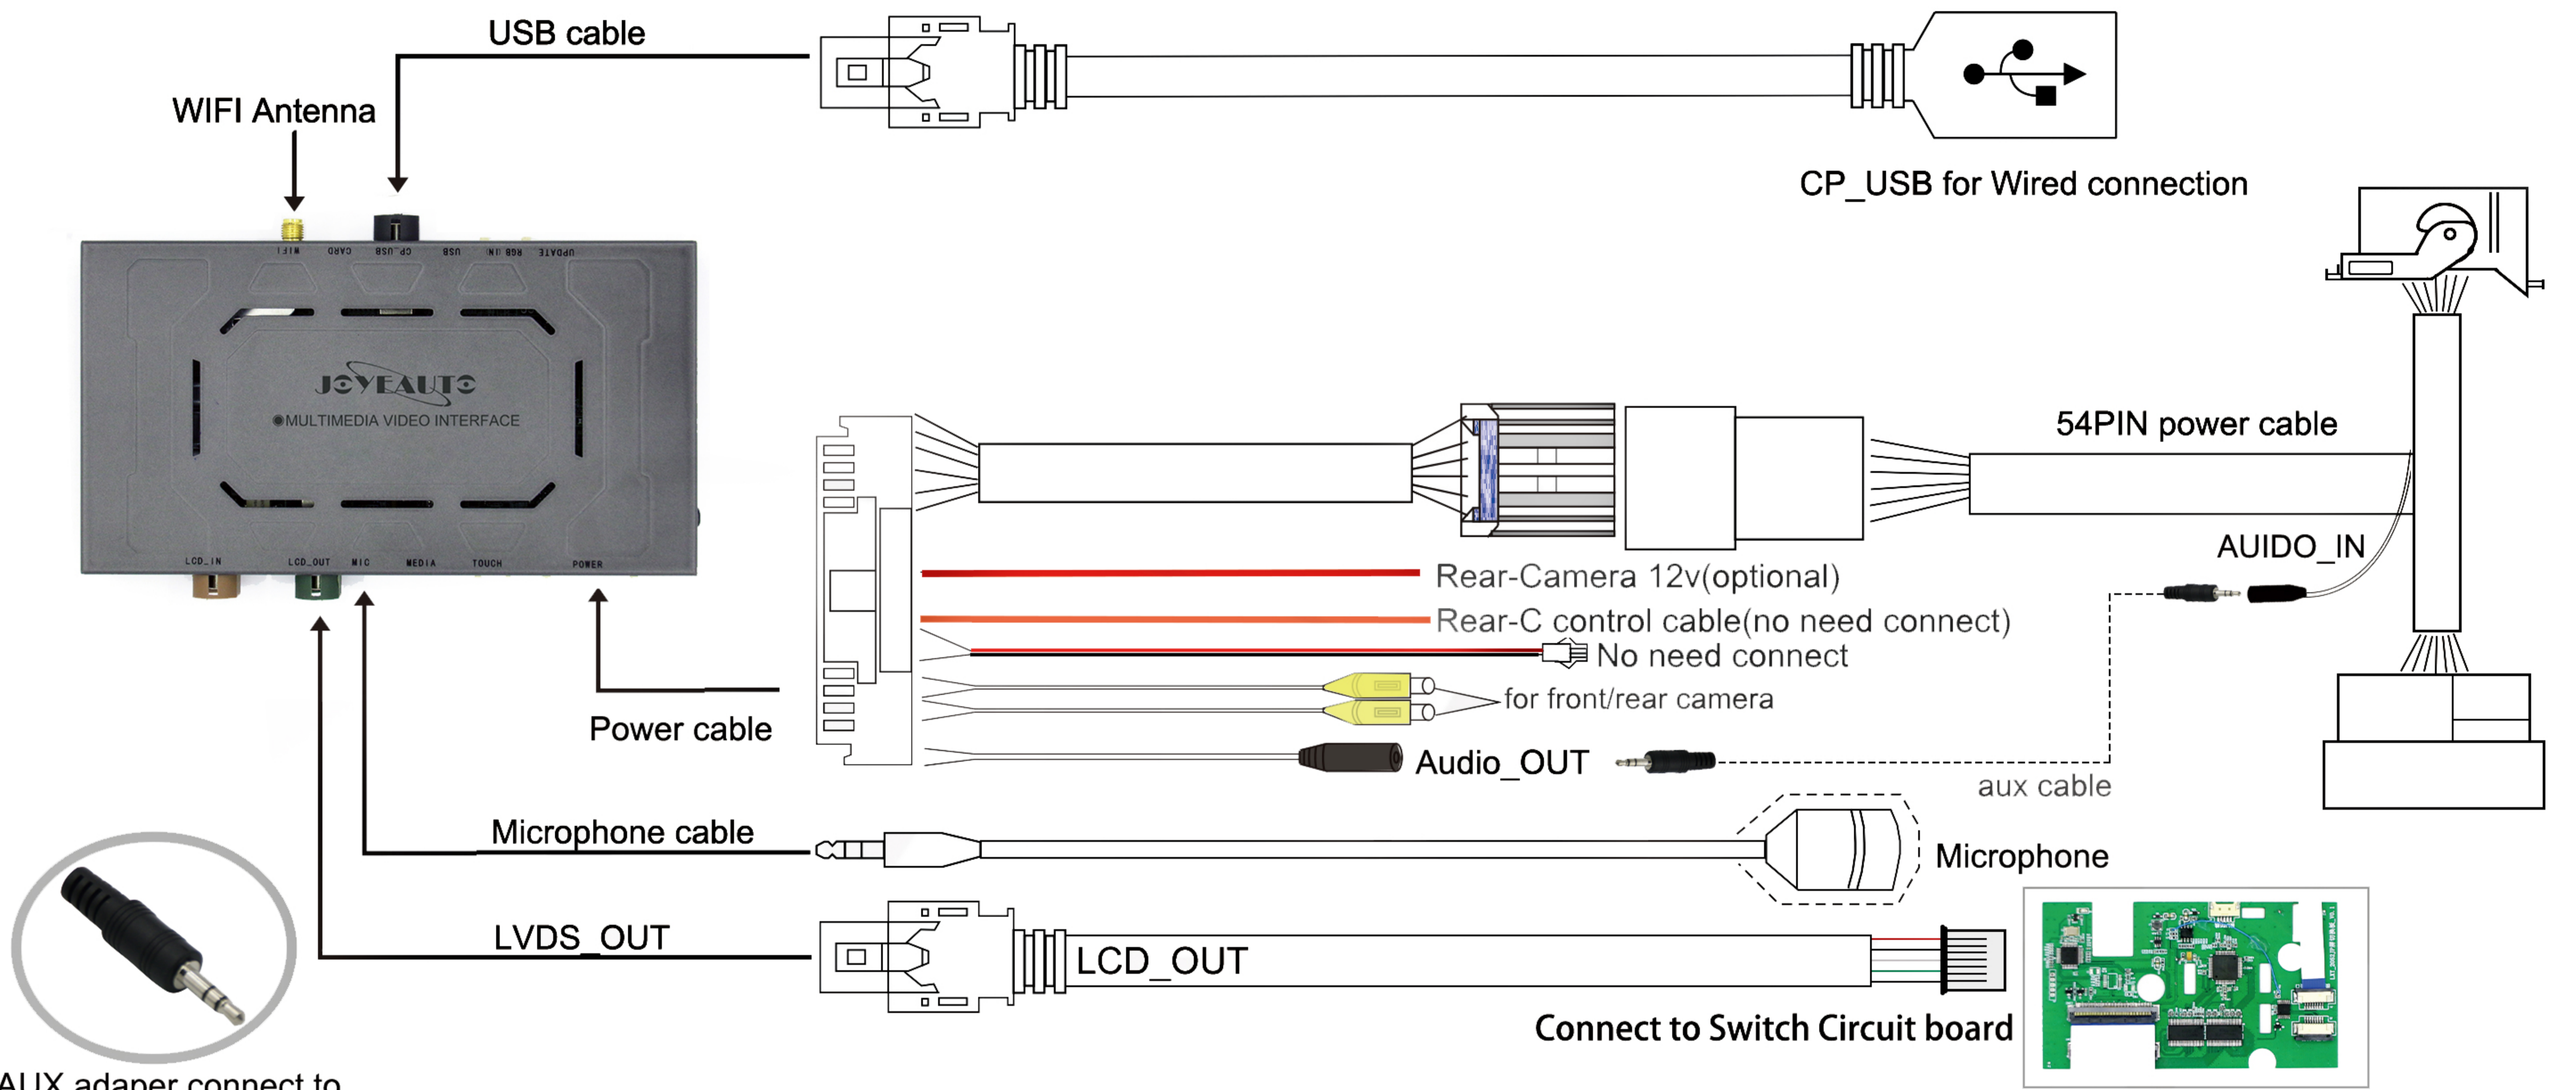

JEEP Wireless CarPlay/Android Auto Installation Diagram

Dip Switch	Status	Description
4	ON	Reverse guideline OFF
	OFF	Reverse guideline ON
8	ON	Original Rear Camera
	OFF	Aftermarket Rear Camera
1,2,3,5,6,7 all set OFF.		