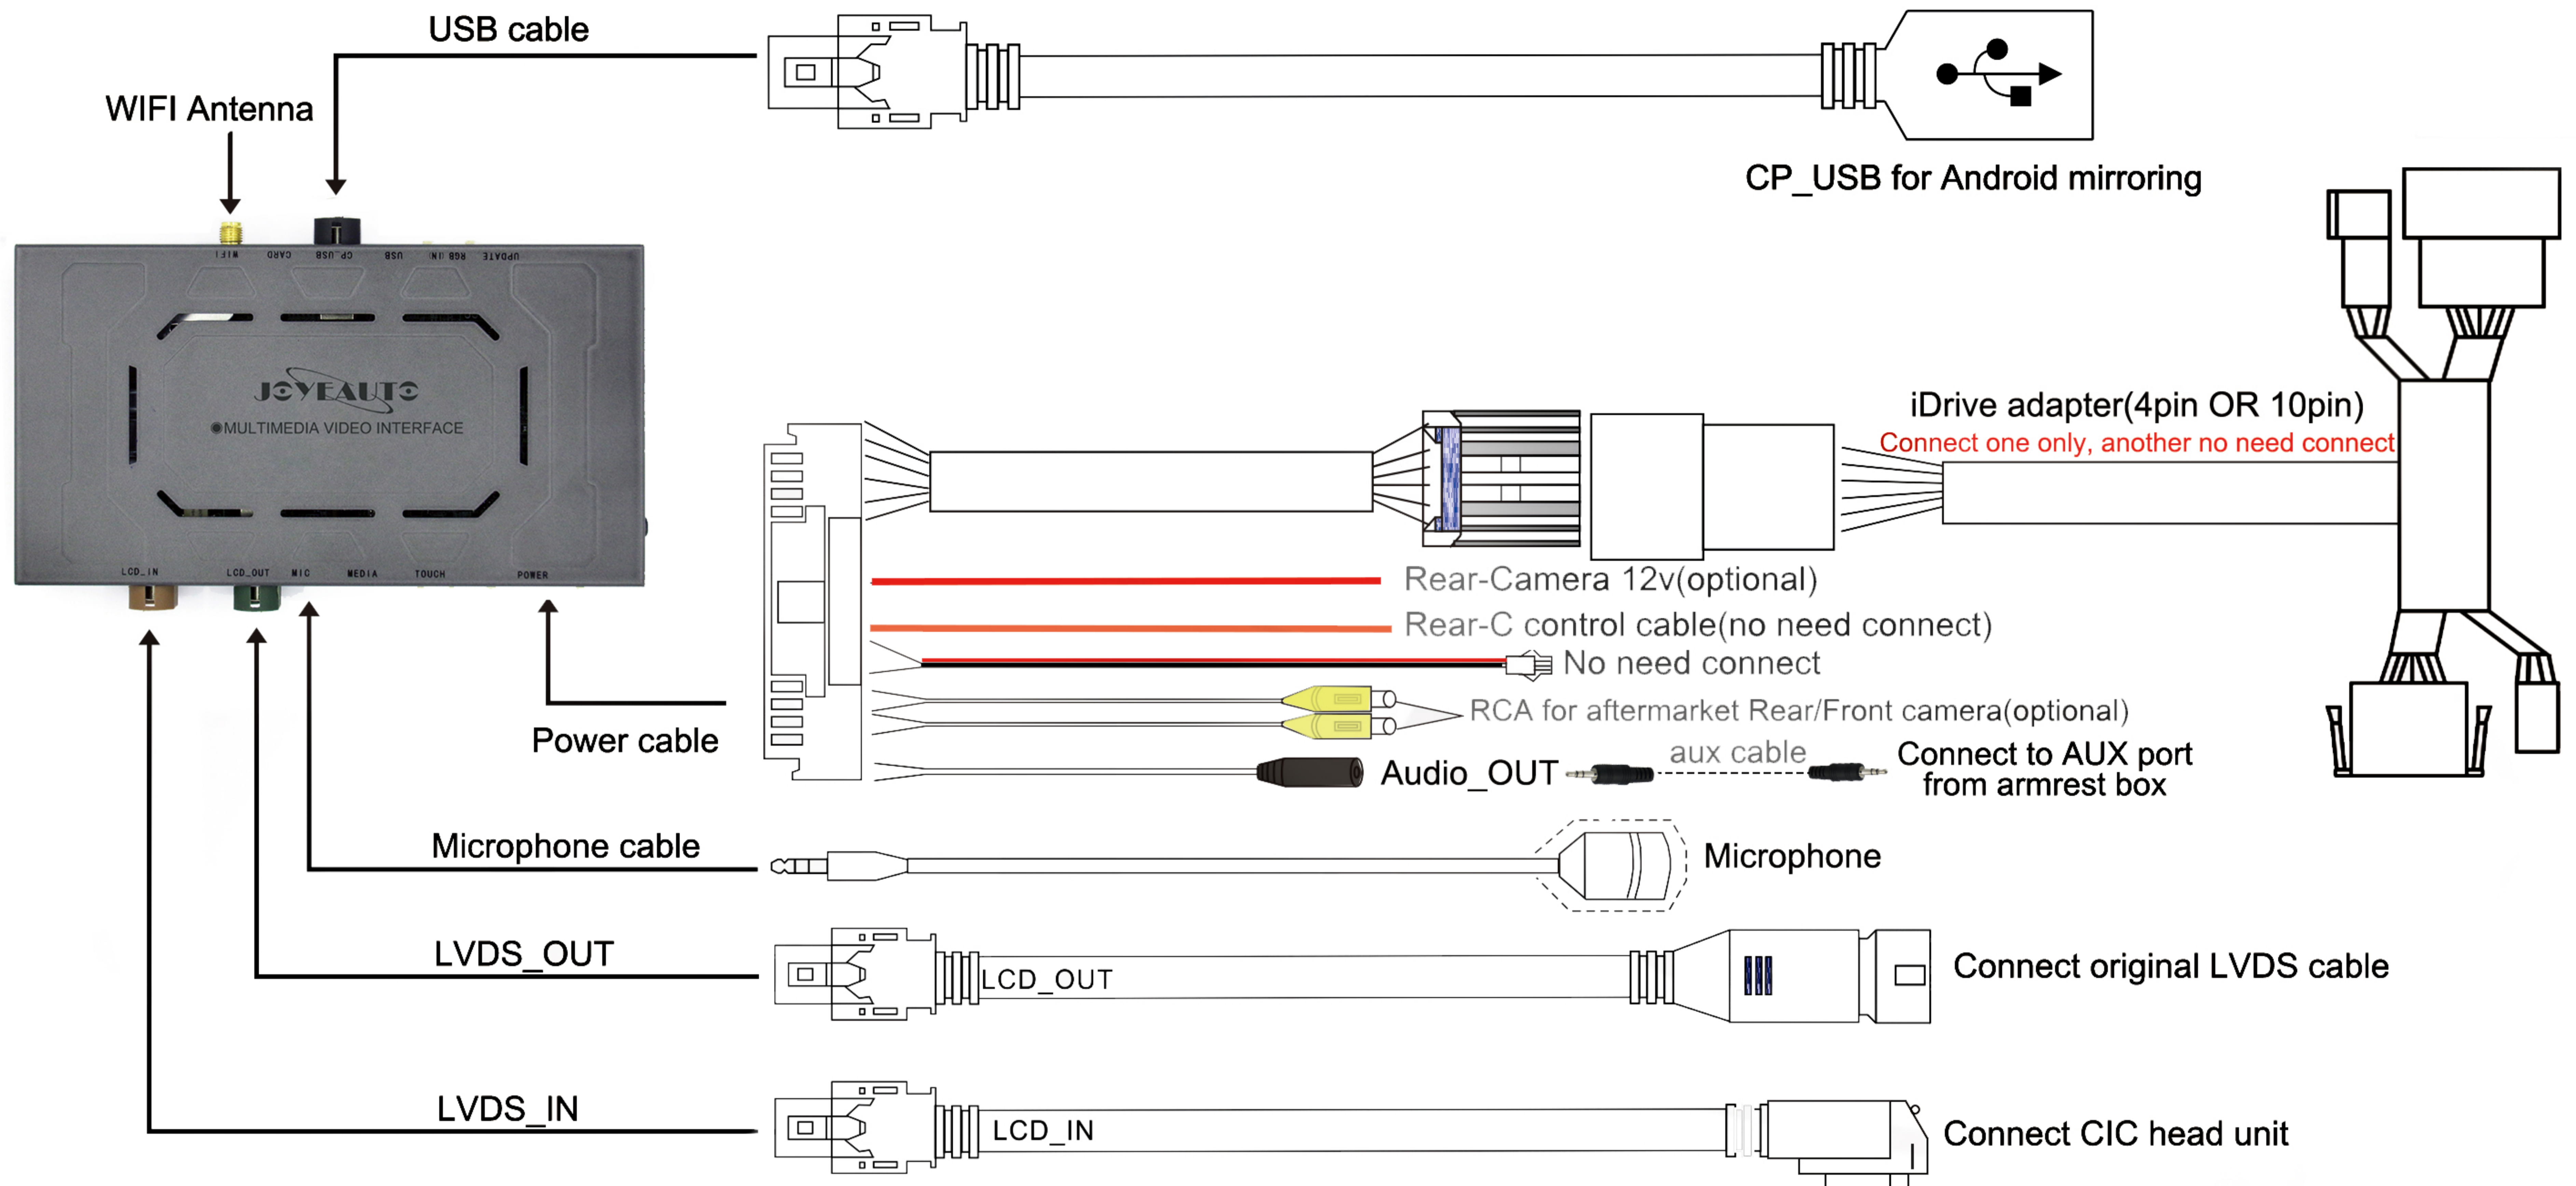

## BMW CIC WiFi Wireless CarPlay Installation Diagram

Dip switch	Status			Description
1,2,3	ON	OFF	ON	E series CIC 8.8"
	OFF	OFF	ON	X5 E70 8.8"
	ON	OFF	OFF	F series CIC 6.5"
	OFF	OFF	OFF	F series CIC 8.8"
	OFF	ON	ON	MINI CIC 6.5"
4	ON			Reverse Guidline OFF
	OFF			Reverse Guidline ON
8	ON			Original camera
	OFF			Aftermarket camera
5, 6,7 all set OFF.				

**Long Press "MENU" switch to CarPlay, short press use Siri**

**Joystick Knob Control**

**Long press "BACK" switch back CIC system, short press use return**

**Previous song**

**Next Song**

**Select AUX Front before switch to Carplay**