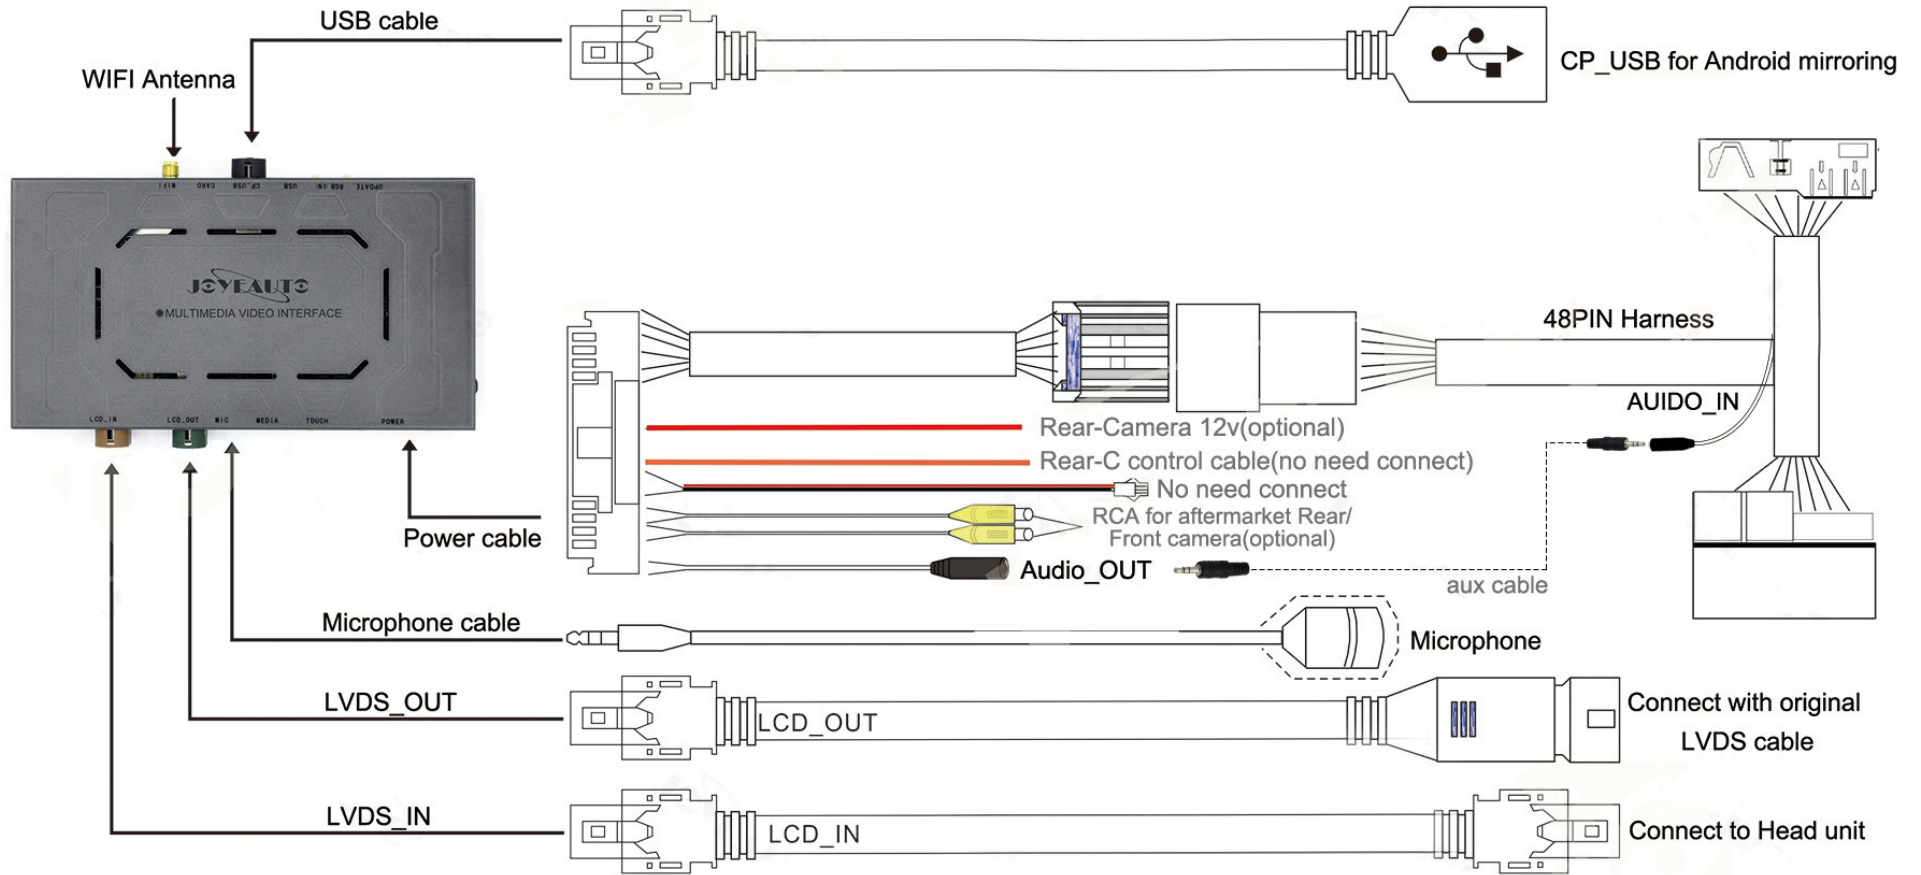

VW Golf Wireless CarPlay Installation Diagram

Dip Switch

Dip Switch	Status	Description
4	ON	Reverse guideline OFF
	OFF	Reverse guideline ON
8	ON	Original Rear Camera
	OFF	Aftermarket Rear Camera
1,2,3,5,6,7 no function, set all OFF.		