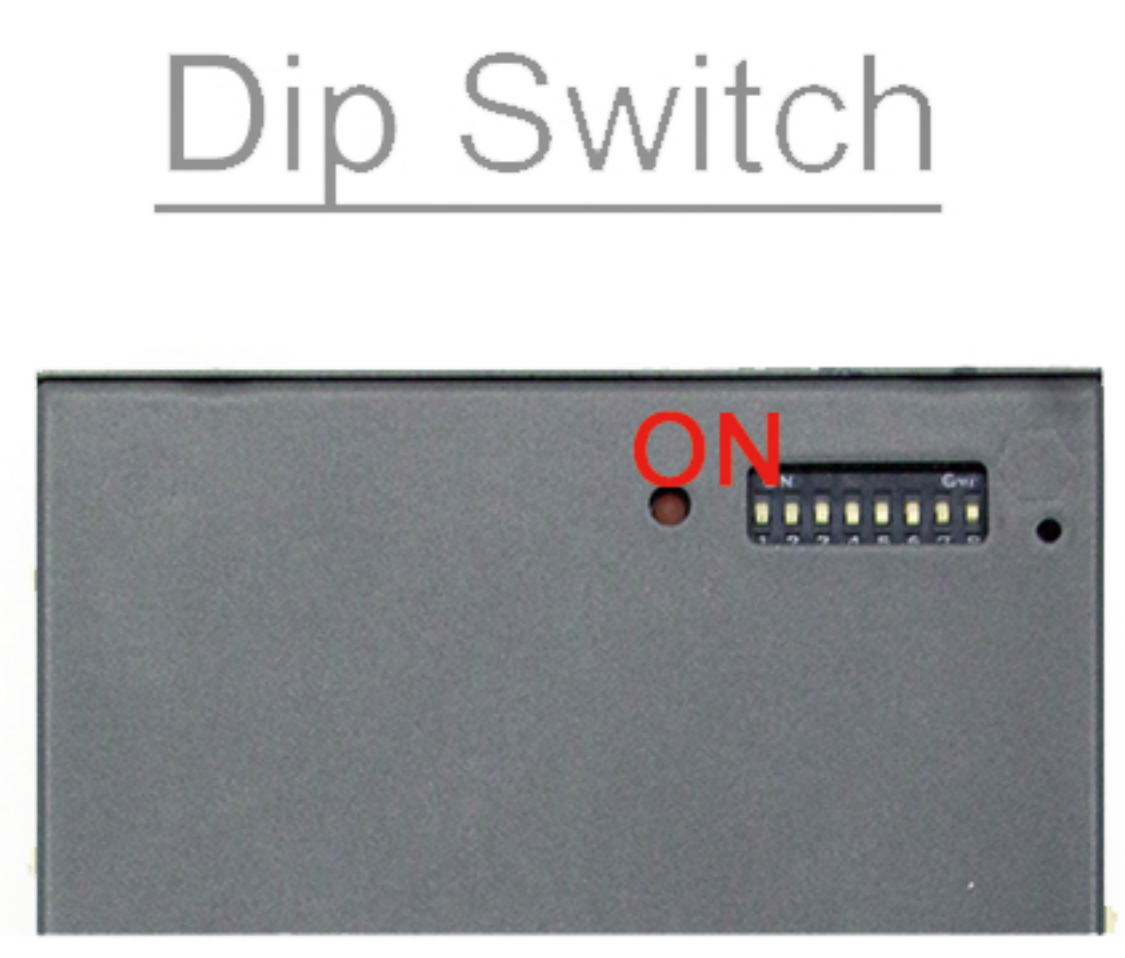

Porsche PCM4.0 Wireless CarPlay installation diagram

Dip Switch	Status	Description
2	ON	Touch correction
	OFF	Retrun OFF after correct
4	ON	Tracking OFF
	OFF	Tracking ON
6	ON	RGB Mode
	OFF	CVBS Mode
8	ON	Original Rear
	OFF	Aftermarket Rear
1,3, 5, 7 no function, ignore.		