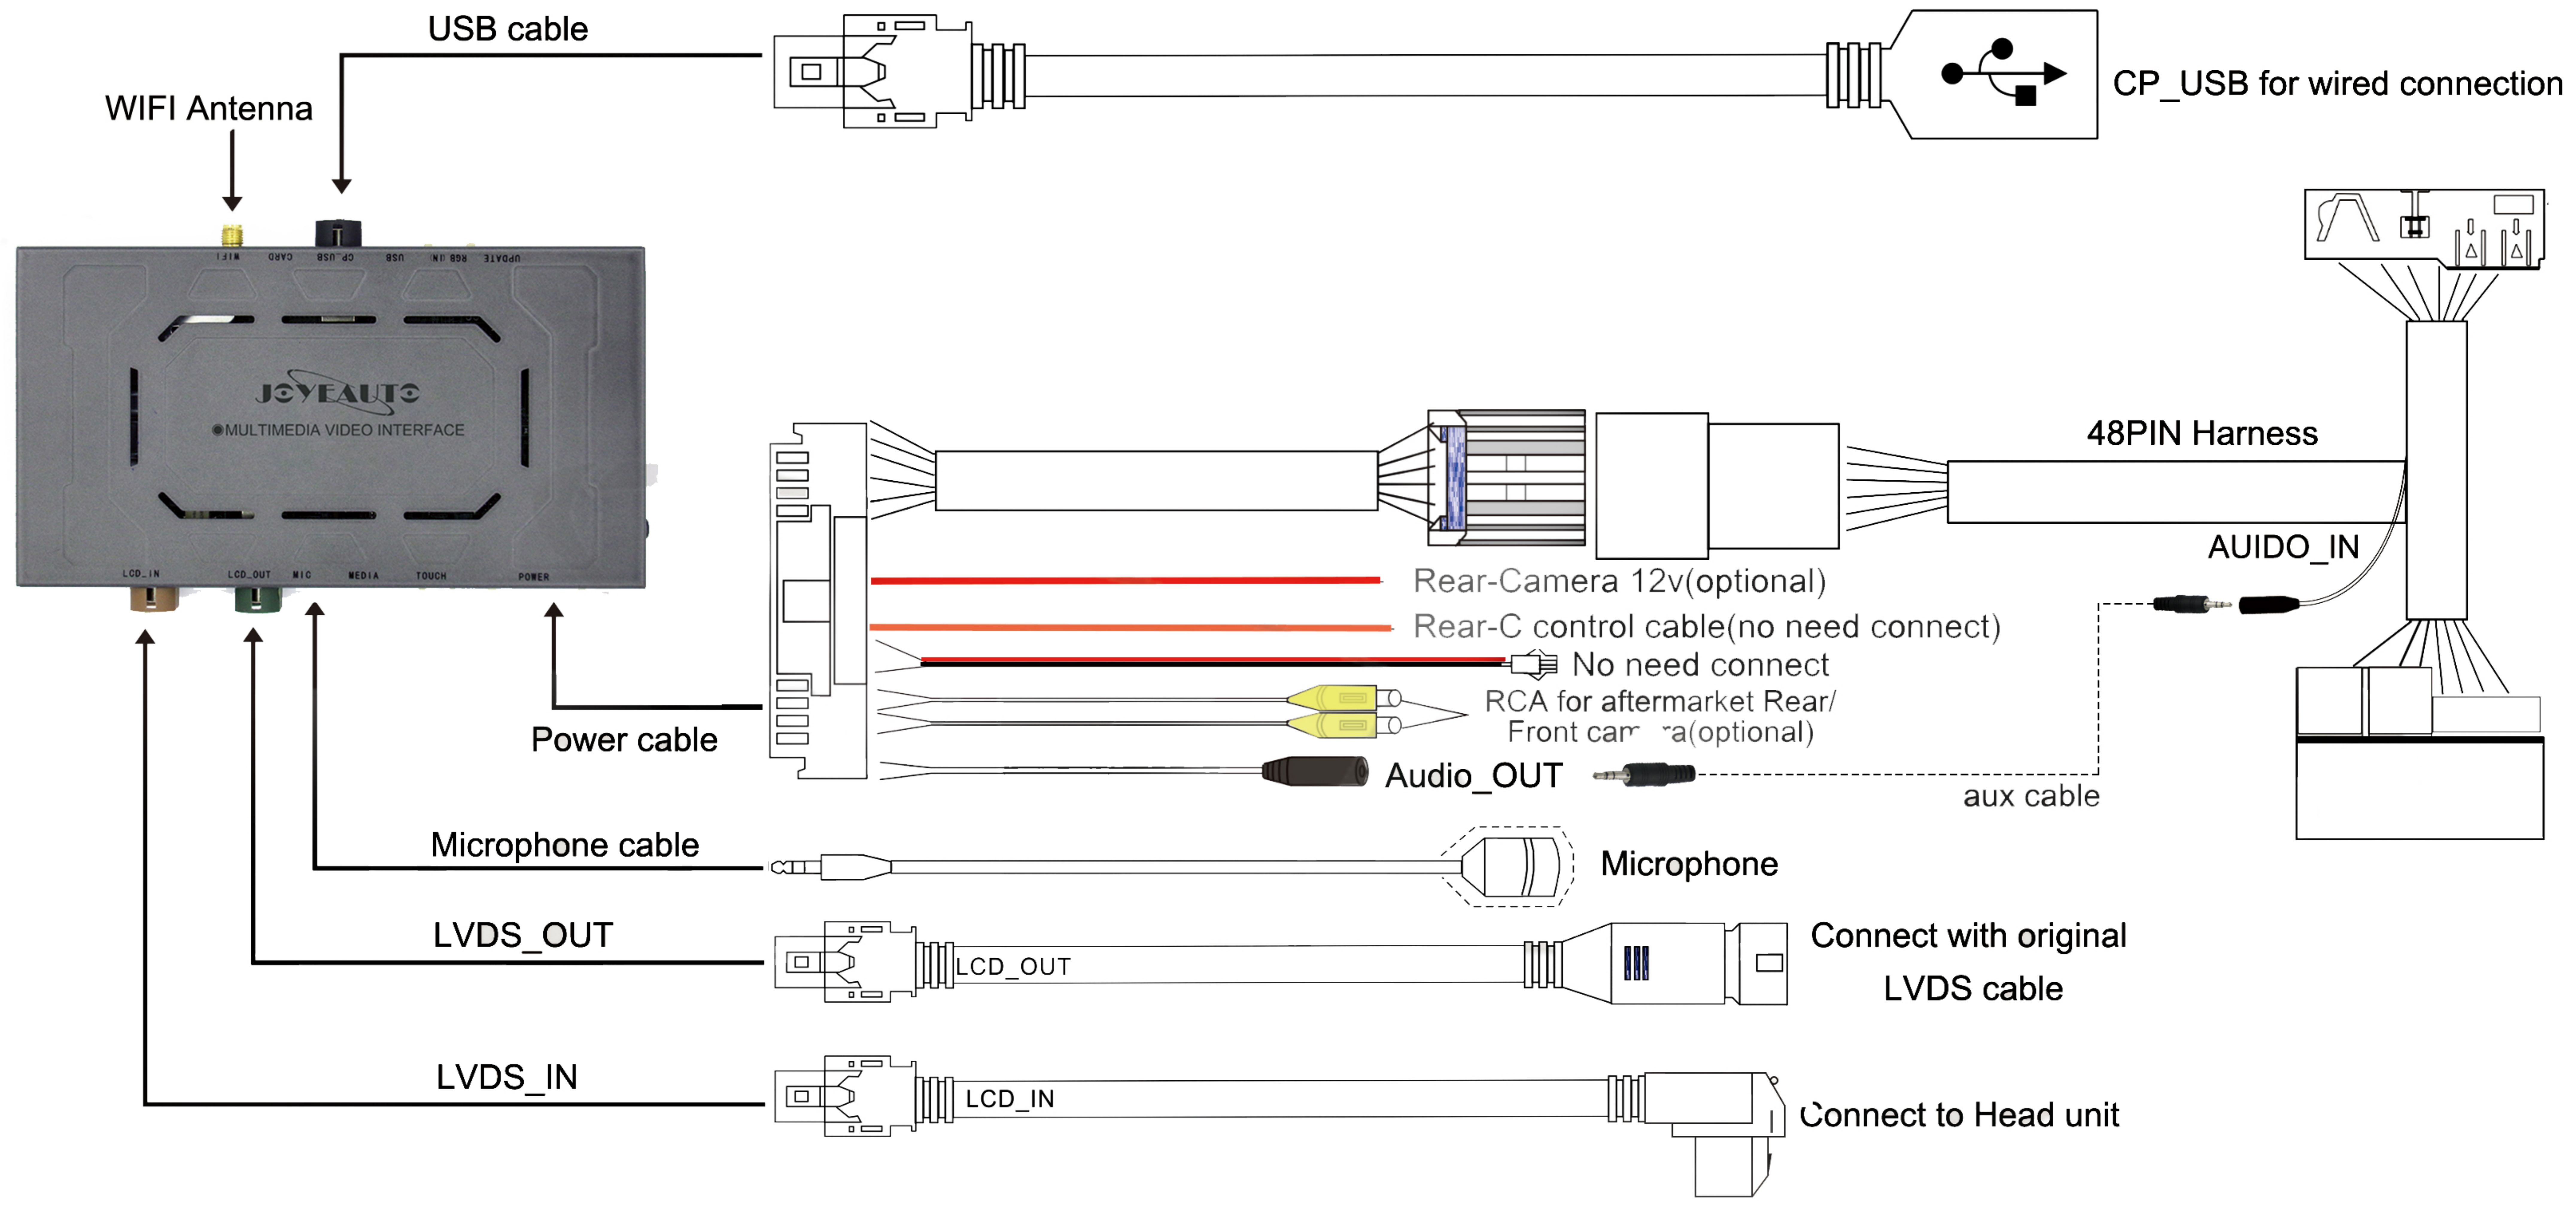

Porsche PCM4.0 Wireless CarPlay installation diagram

Dip Switch	Status	Description
2	ON	Touch correction
	OFF	Retrun OFF after correct
4	ON	Tracking OFF
	OFF	Tracking ON
6	ON	RGB Mode
	OFF	CVBS Mode
8	ON	Original Rear
	OFF	Aftermarket Rear
1,3, 5, 7 no function, ignore.		