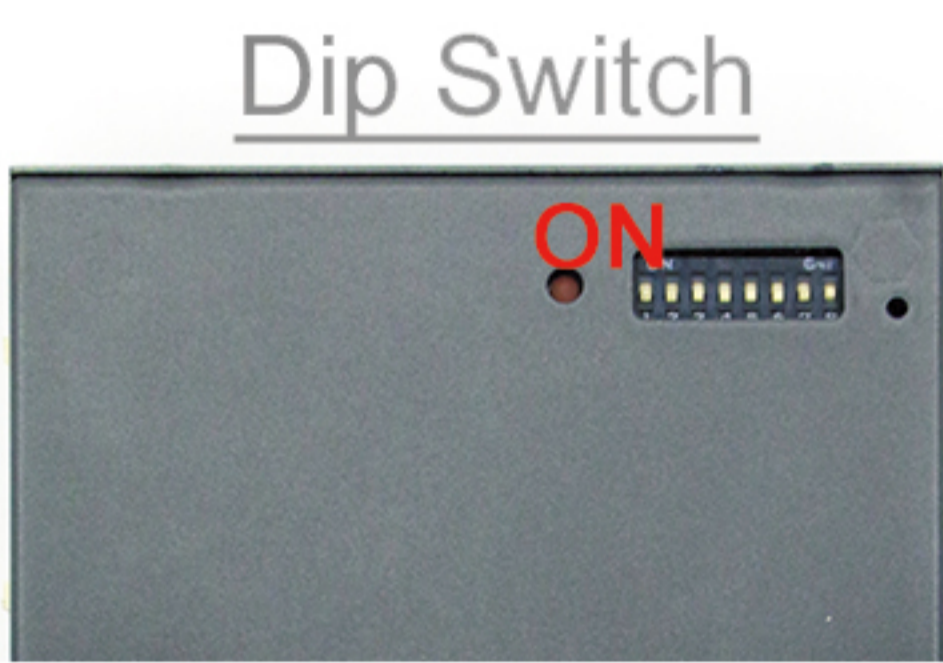

Mercedes W221(06-09) Wireless CarPlay installation diagram

Dip switch	Status	Description
1,3	ON	for S class W221
4	ON	Reverse guideline OFF
	OFF	Reverse guideline ON
8	ON	Original Rear camera
	OFF	Aftermarket Rear camera
2, 5, 6, 7 all set OFF.		