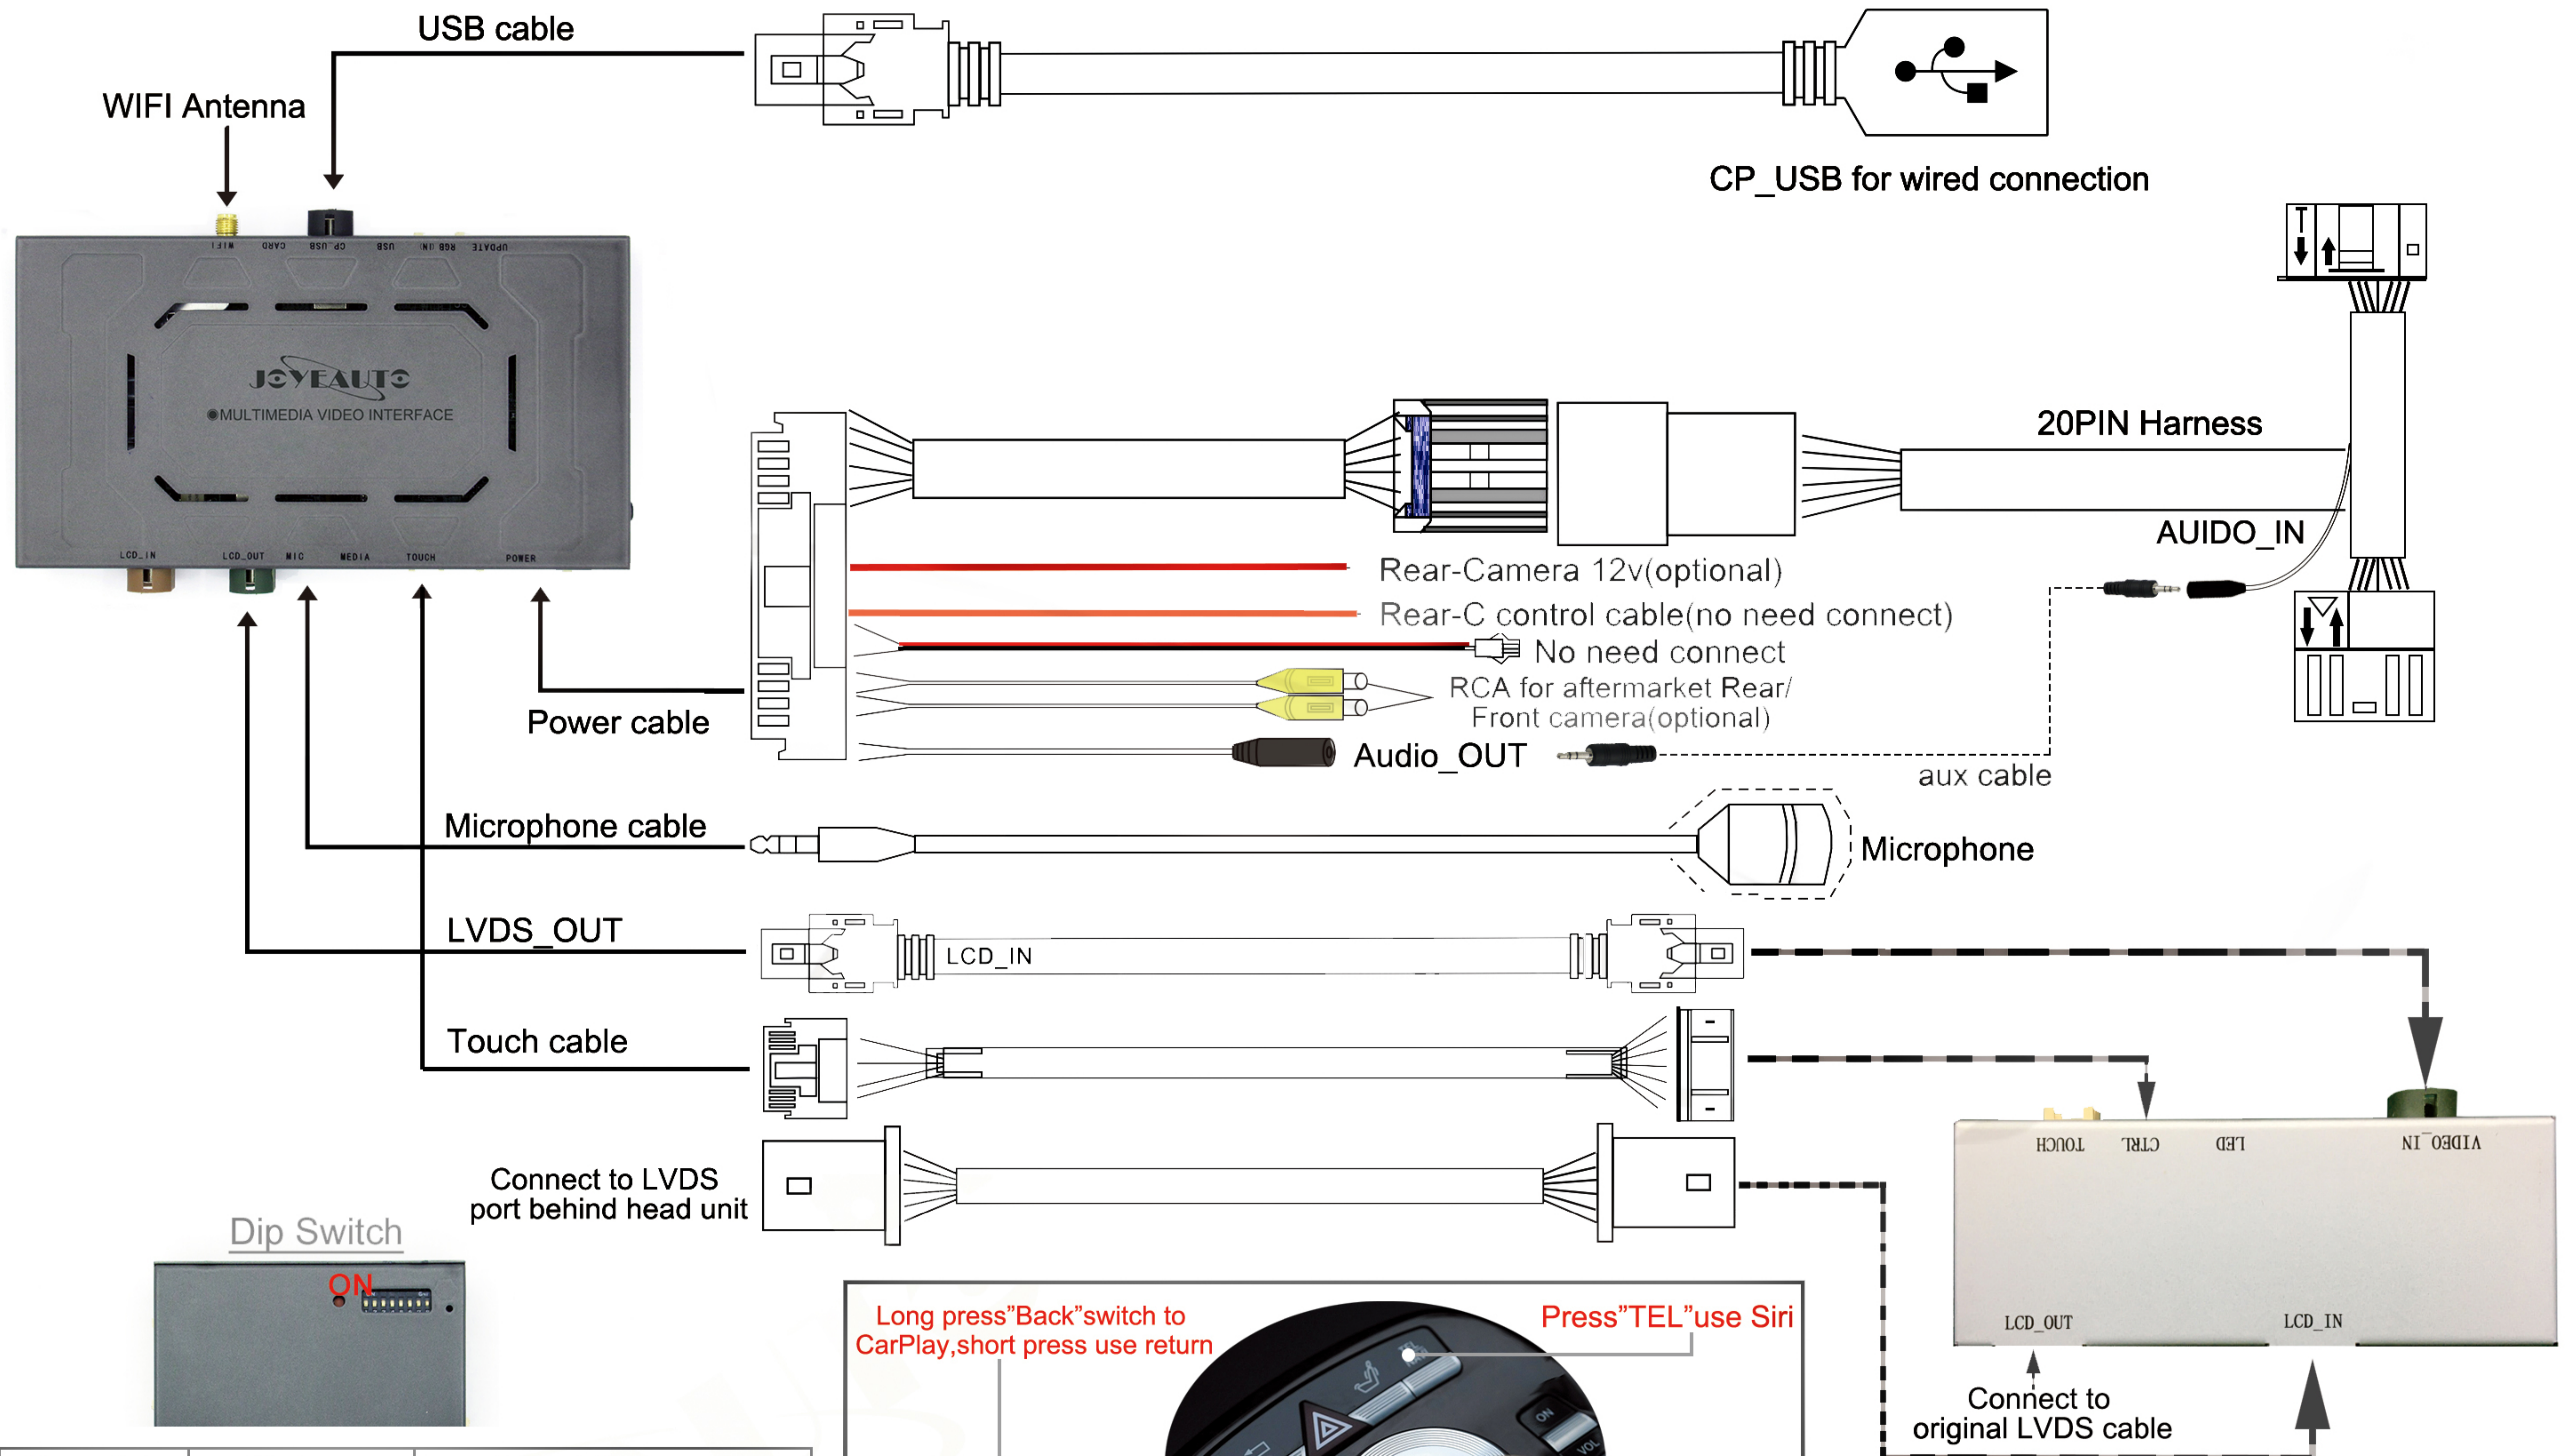

Mercedes W221(06-09) Wireless CarPlay installation diagram

Dip switch	Status	Description
1,3	ON	for S class W221
4	ON	Reverse guideline OFF
	OFF	Reverse guideline ON
8	ON	Original Rear camera
	OFF	Aftermarket Rear camera
2, 5, 6, 7 all set OFF.		