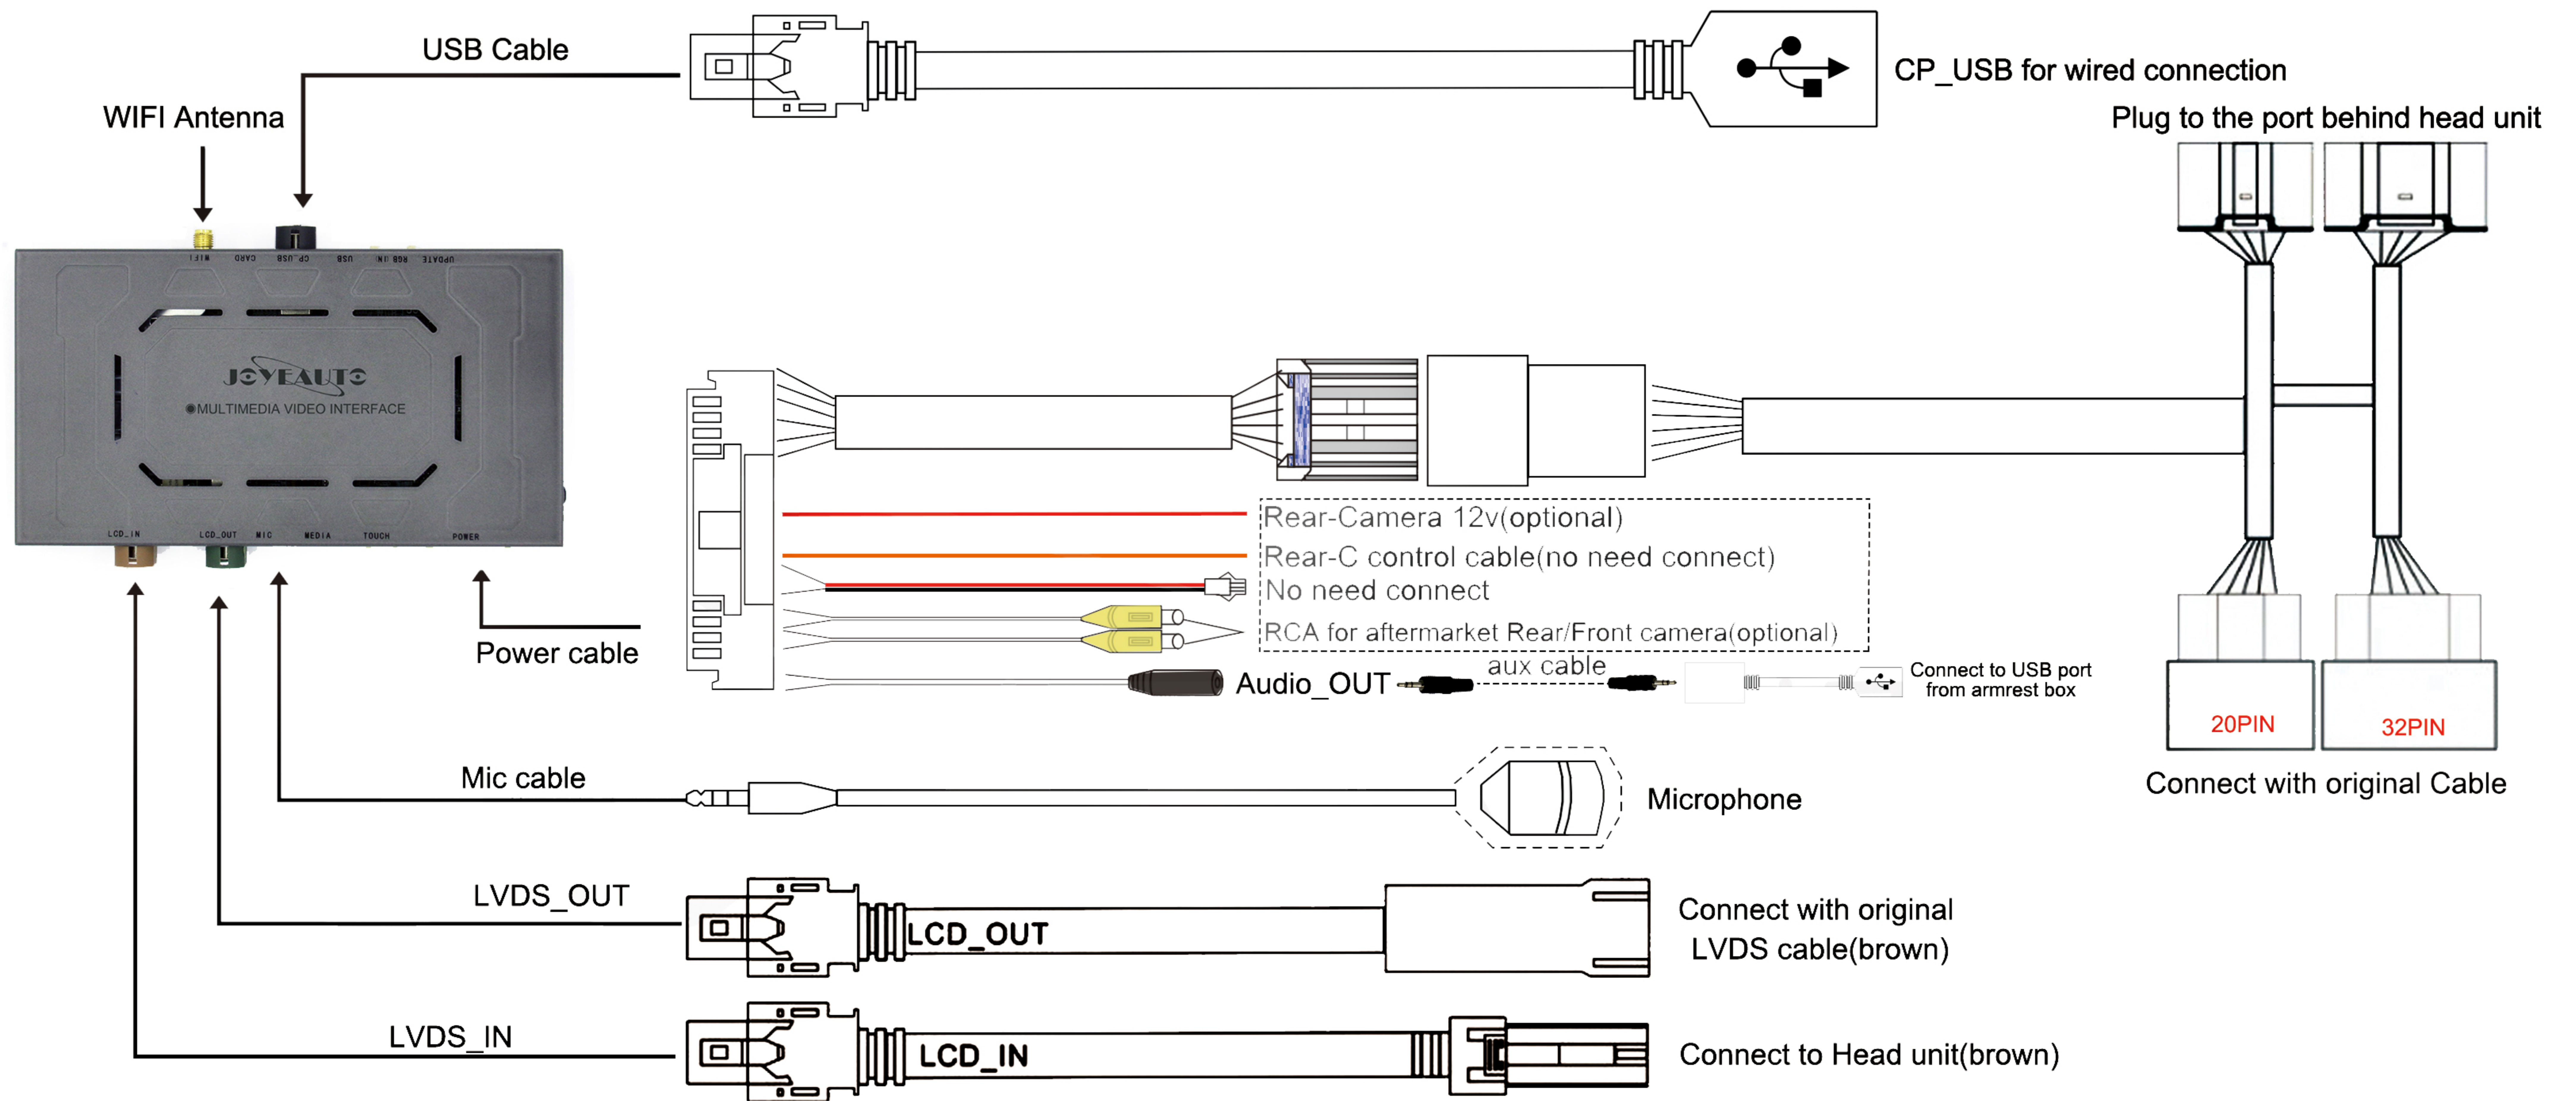

Infiniti Q70/QX60 Wireless CarPlay Installation Diagram

Dip Switch	Status	Description
2	ON	Touch correction
	OFF	Retrun OFF after correct
4	ON	Reverse guideline OFF
	OFF	Reverse guideline ON
8	ON	Original Rear Camera
	OFF	Aftermarket Rear Camera

1,3, 5,6, 7 all set OFF.

Original Knob Controls

Long press "BACK" switch to CarPlay

Touch Ssreen

Select AUX before switch to CarPlay