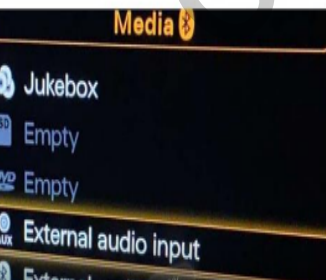

# Installation Steps Q7

Before put everything back, please test button control, phone call, reversing camera

1  
Set switches

18-19 A4, 8.3" Screen A4L/A5	124 ON ▼	356 OFF ▲
16-19 Q7		
17-18 A3	123 ON ▼	456 OFF ▲
19 8.3" Screen Q2L		
18-19 8.3" Screen Q5L	12356 ON ▼	4 OFF ▲

Switch code 7: With Radar Button OFF, Without Radar Button ON  
 Switch code 8: Car with bluetooth OFF, Car without bluetooth ON

2  
Wiring

Car center console

Head unit

Backside of head unit

Before wiring ① ③

②④ Connect to car OEM wiring plugs  
 ⑤ For reserve, no need to connect

Full CarPlay Kits

3  
Enter system

Choose AUX under Media menu

Hold MEDIA button for 4 seconds to switch to CarPlay screen