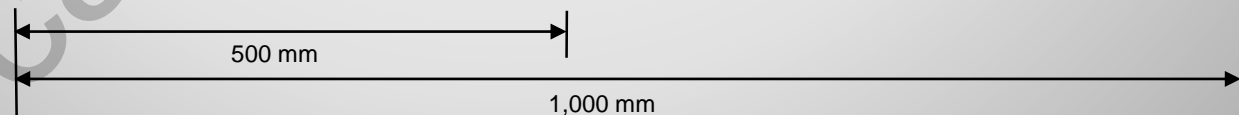

Wiring Diagram

Video Interface for Mercedes-Benz with NTG 6.0 System

1. Wiring Diagram

Power cable-MB2019_NTG6.0_TC2-12P3

CAN cable(3번,4번) 제작시 주의사항

CAN cable(5번,6번) 제작시 주의사항

Yeonho
SMH250-08

White color

* EXTEND

1. Wiring Diagram

Power cable-MB2019_NTG6.0_TC2-12P3

The shape of the connector should be the same as the picture