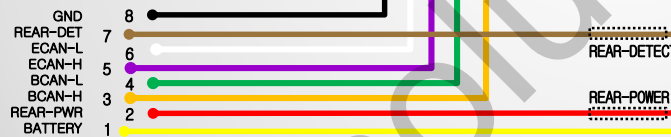

Wiring Diagram

Video Interface for Mercedes-Benz with NTG 6.0 System

1. Wiring Diagram

Power cable-MB2019_NTG6.0_TC2-12P3

CAN cable(3번,4번) 제작시 주의사항

CAN cable(5번,6번) 제작시 주의사항

Yeonho
SMH250-08

White color

* EXTEND

1. Wiring Diagram

Power cable-MB2019_NTG6.0_TC2-12P3

The shape of the connector should be the same as the picture