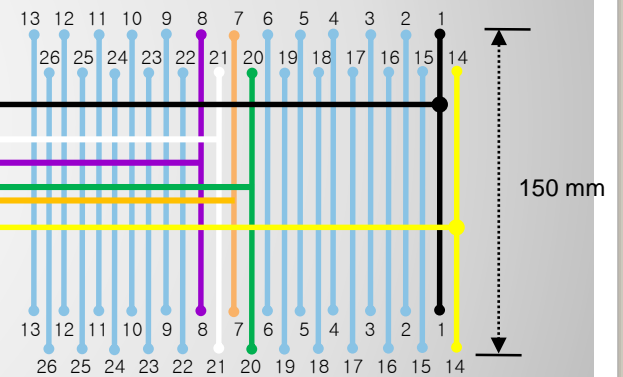

Wiring Diagram

Video Interface for Mercedes-Benz with NTG 6.0 System

1. Wiring Diagram

Power cable-MB2019_NTG6.0_TC2-12P3

CAN cable(3번,4번) 제작시 주의사항

CAN cable(5번,6번) 제작시 주의사항

Yeonho
SMH250-08

White color

* EXTEND

1. Wiring Diagram

Power cable-MB2019_NTG6.0_TC2-12P3

The shape of the connector should be the same as the picture