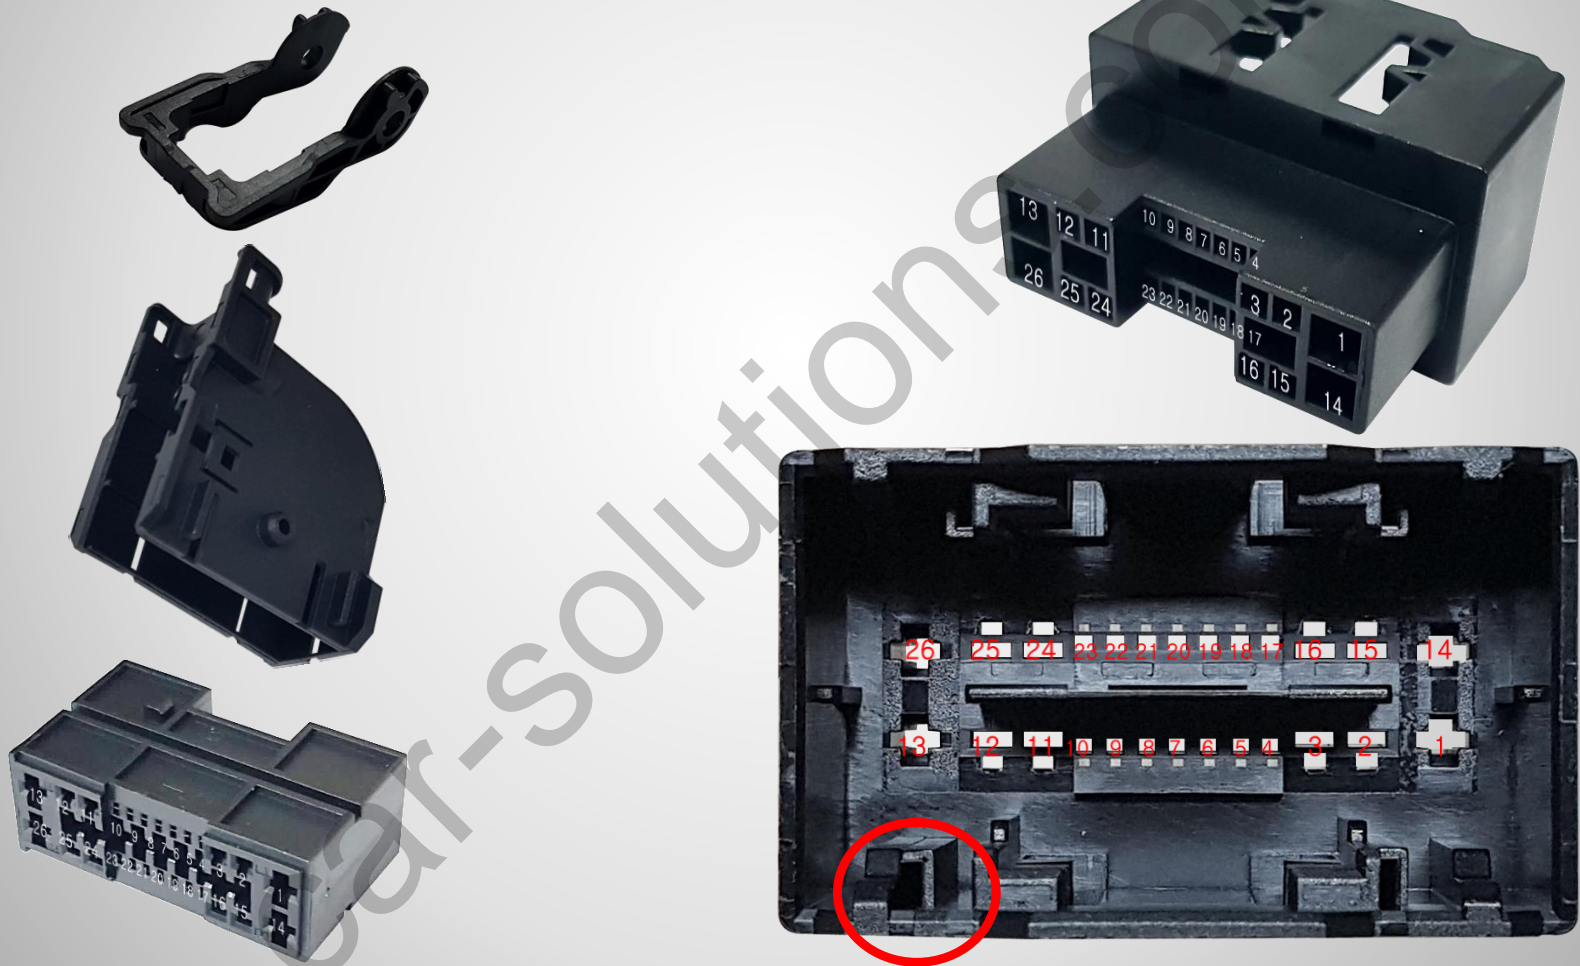

Wiring Diagram

Video Interface for Mercedes-Benz with NTG 6.0 System

1. Wiring Diagram

Power cable-MB2019_NTG6.0_TC2-12P3

CAN cable(3번,4번) 제작시 주의사항

CAN cable(5번,6번) 제작시 주의사항

Yeonho
SMH250-08

White color

* EXTEND

1. Wiring Diagram

Power cable-MB2019_NTG6.0_TC2-12P3

The shape of the connector should be the same as the picture