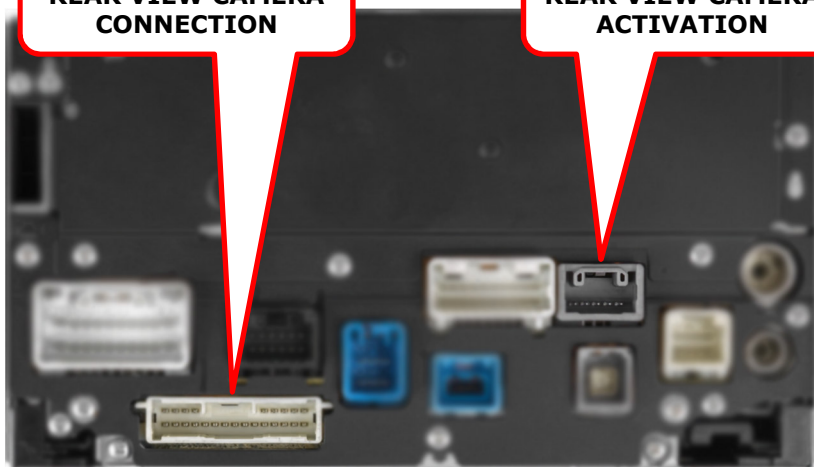

24 PIN SOCKET FOR REAR VIEW CAMERA CONNECTION

5 PIN SOCKET FOR REAR VIEW CAMERA ACTIVATION

CONNECTION DIAGRAM