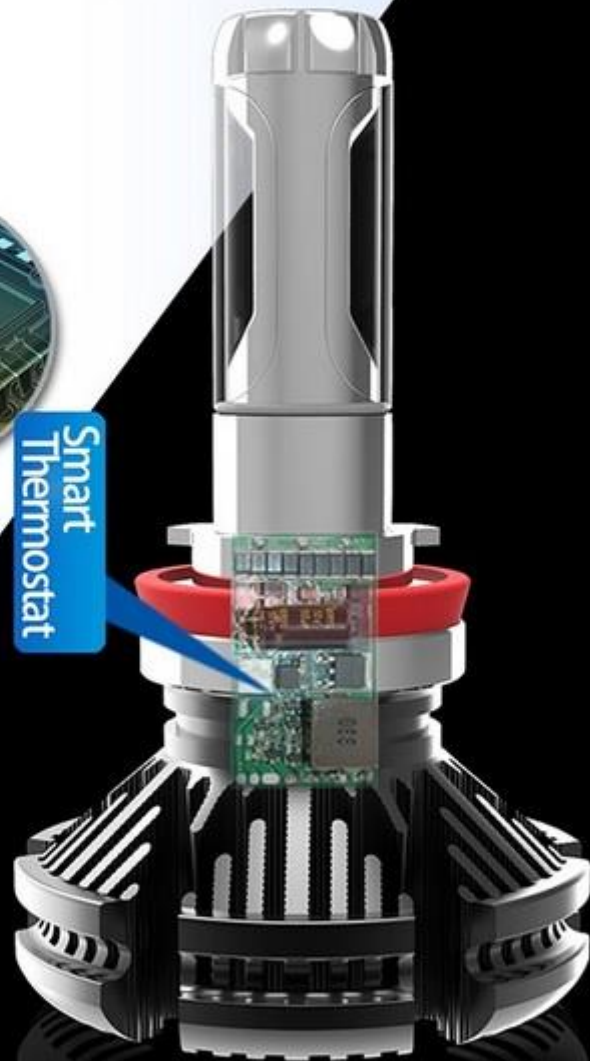

★ PHILIPS Bran-new ZES Gen 2 Light Source ★

PHILIPS

ZES Gen 2 Light Source

With New Gen chip technology. The ZES Gen 2 Light source, Compared with Gen 1, has promoted the light efficiency up to 15%, and enjoyed better Temperature Resistance, Higher Luminous Flux up to 6000LM, and longer life span for over 30000 hours.

3000k
Golden light

6500k
nature white light

8000k
Cool white light

★ Intelligence and Dynamic integrated driver ★

The New Gen Intelligent control IC of US MPS, with highly integration and Intelligent temperature control system, can automatically identify whether the vehicle is in a state of driving or resting. When the vehicle is stationary, it will automatically reduce the current to protect the LED lamp. While When the vehicle runs, according to the temperature conditions of the LED lamp's radiator, it will automatically increases the working power of the LED lights to improve illuminating brightness so as to increase driving safety.

Smart
Thermostat

★ Well - crafted, Human-oriented design ★

Analog design, Streamlined top. Can avoid all the car hood, the situation for unable to installed won't appear.

X3 LED Headlight

Original car tungsten lamp

Other Car Lamp

X3 LED headlights **perfectly consistent with the size of the original car tungsten lamp.** Space-saving, does not destroy the original car cover, more in line with user-friendly design.