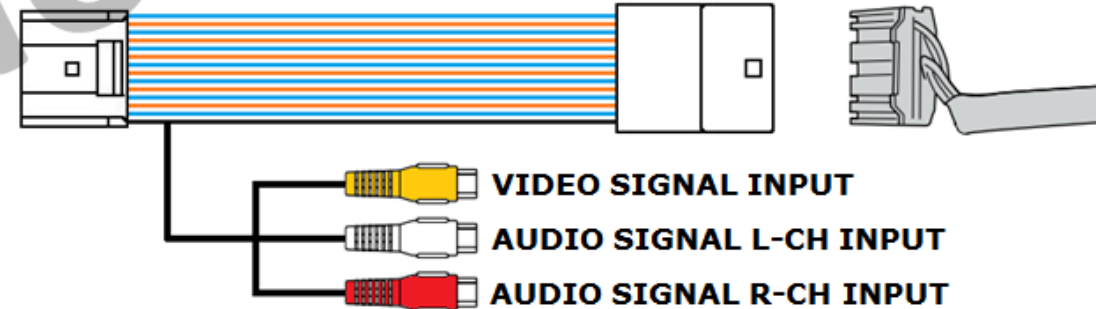

BACK OF THE RADIO UNIT

CONNECTION DIAGRAM FOR LEXUS GEN8 13CY WITH(WITHOUT) EXTERNAL NAVIGATION UNIT

28 PIN SOCKET FOR CONNECTION VIDEO CABLE

28 PIN

28 PIN

OEM 28 PIN CONNECTOR

VIDEO SIGNAL INPUT

AUDIO SIGNAL L-CH INPUT

AUDIO SIGNAL R-CH INPUT