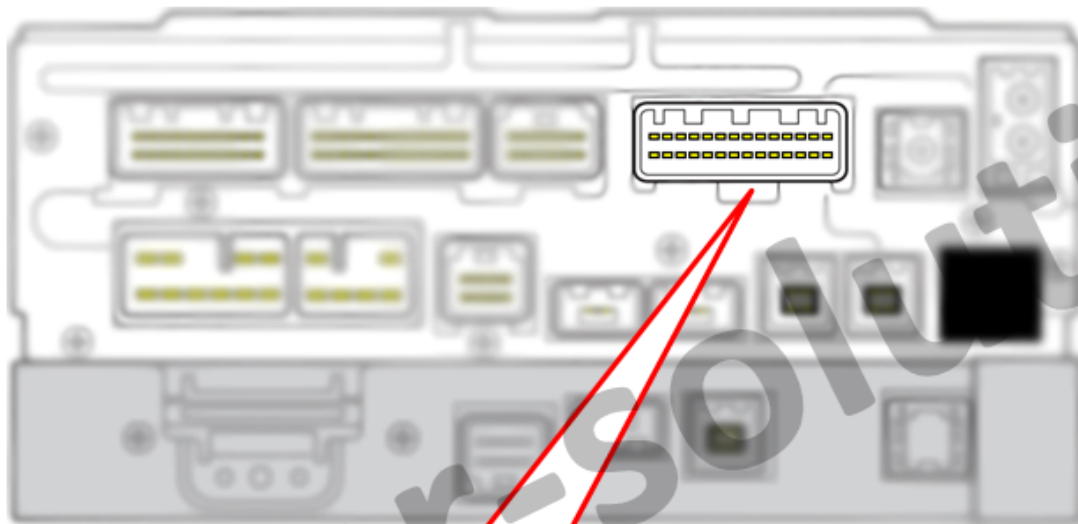

BACK OF THE RADIO UNIT

CONNECTION DIAGRAM FOR LEXUS GEN8 13CY WITH(WITHOUT) EXTERNAL NAVIGATION UNIT

28 PIN SOCKET FOR CONNECTION VIDEO CABLE

28 PIN

28 PIN

OEM 28 PIN CONNECTOR

VIDEO SIGNAL INPUT

AUDIO SIGNAL L-CH INPUT

AUDIO SIGNAL R-CH INPUT