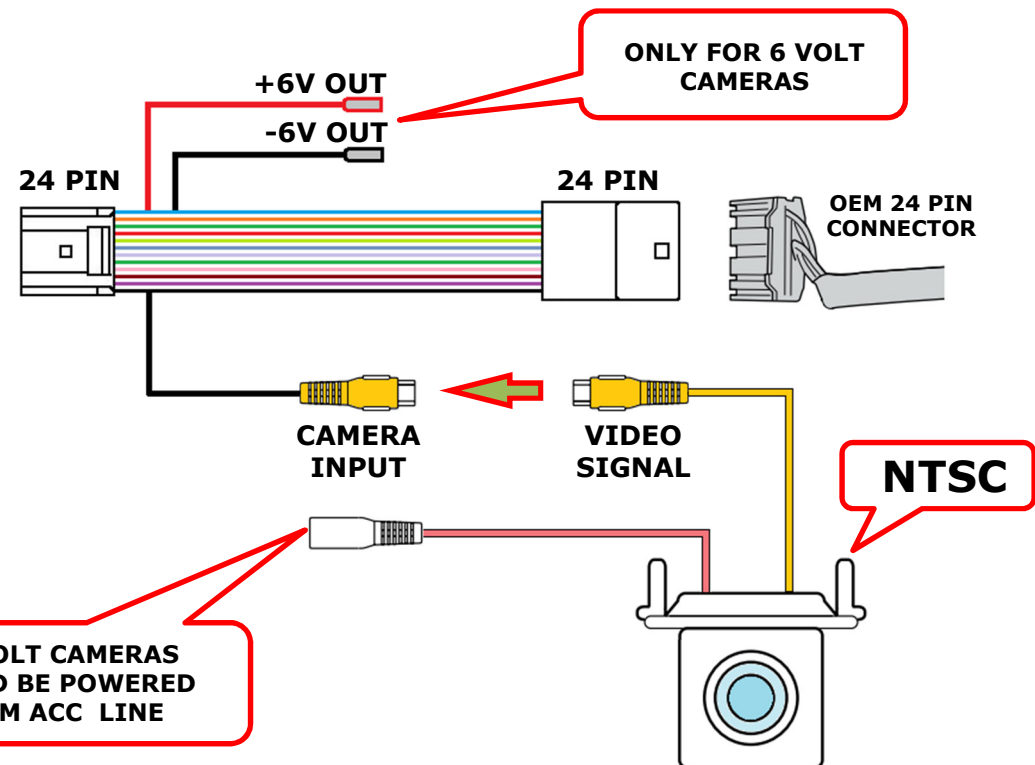

CONNECTION DIAGRAM FOR LEXUS GEN8 13CY WITH(WITHOUT) EXTERNAL NAVIGATION UNIT

BACK OF THE RADIO UNIT

24 PIN SOCKET FOR REAR VIEW CAMERA CONNECTION

ONLY FOR 6 VOLT CAMERAS

12 VOLT CAMERAS SHOULD BE POWERED FROM ACC LINE

NTSC