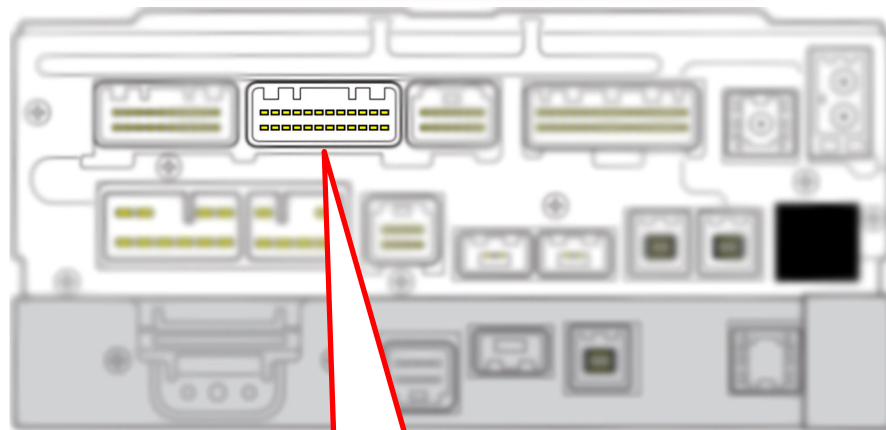

CONNECTION DIAGRAM FOR LEXUS GEN8 13CY WITH(WITHOUT) EXTERNAL NAVIGATION UNIT

BACK OF THE RADIO UNIT

24 PIN SOCKET FOR REAR VIEW CAMERA CONNECTION

ONLY FOR 6 VOLT CAMERAS

12 VOLT CAMERAS SHOULD BE POWERED FROM ACC LINE

NTSC