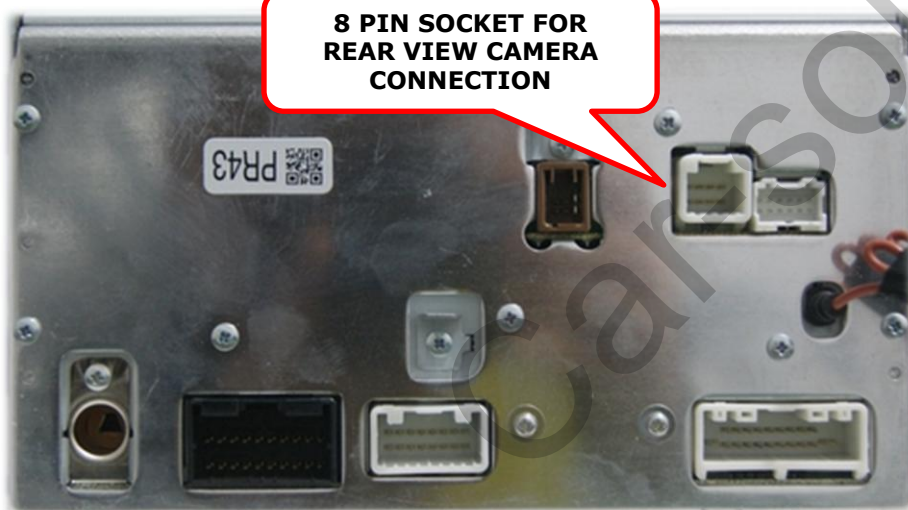

8 PIN SOCKET FOR REAR VIEW CAMERA CONNECTION

CONNECTION DIAGRAM