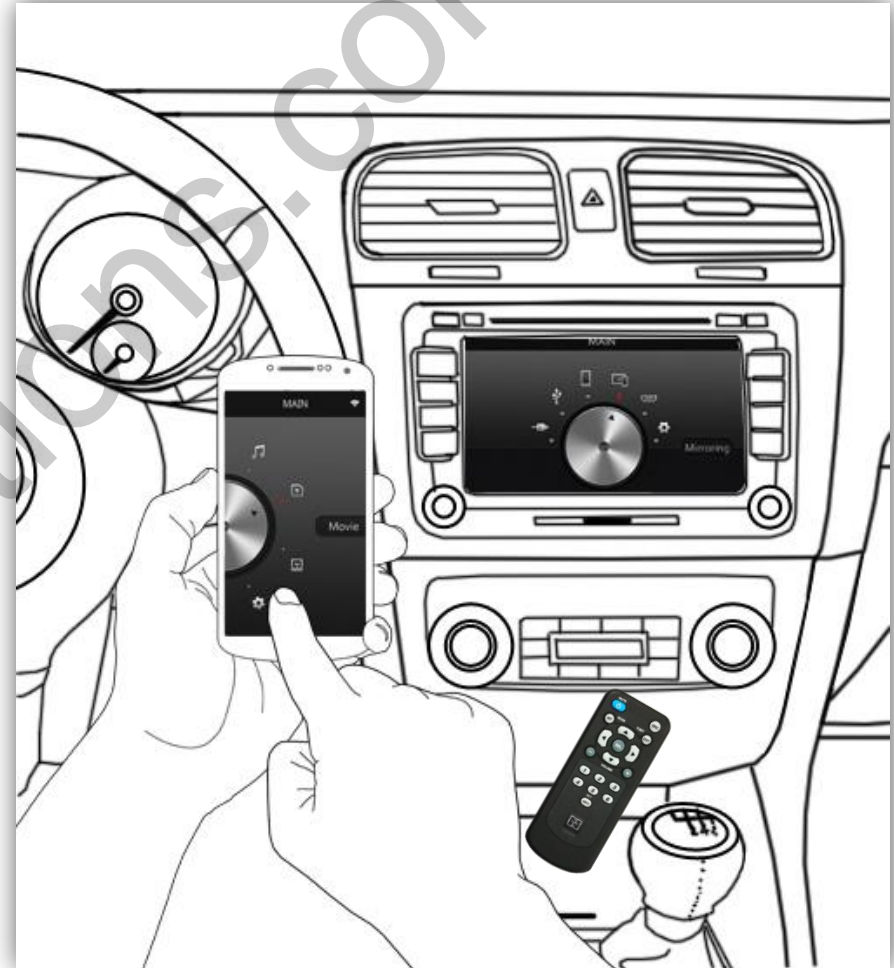

**WIRE-FREE
WIFI & GREAT CONNECTIVITY
POWERFUL MEDIA-SHARING DEVICE**

GEMINI GE-100

Specifications and Features

1. Features

"WiFi Media-Sharing Device for CARS"

GEMINI

GE-100

"No" Wires!

"No" Waiting for Streaming!

"Yes" for All Android Phones!

"Yes" for All iPhones!

2. Specifications

Components	Specifications
Model	GE-100
CPU	Telechips TCC8925
Flash Memory	DDR3 512MB
Nand Memory	2GB
Video Format	H.264 (MPEG4 AVC), AVI, MP4, MKV, MOV
Audio Format	MP3, WMA, WMV, WAV, AC3
Image Format	JPEG, PNG, GIF, BMP
USB	Hi-Speed USB 2.0
AV OUT	CVBS 1
Video OUT	RGB
WiFi	802.11 b/g/n
IR INPUT	For external IR receiver
PWR	5V to 24V
Option	NFC Tag, Remote Control , HDMI IN/OUT, (Touch Screen Control Interface)