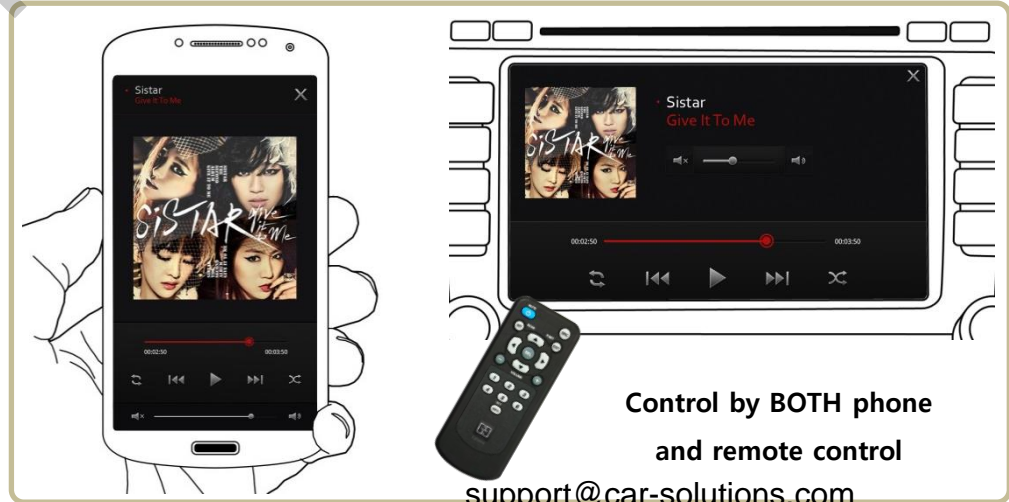

SETTING

GEMINI

4. Functions

4-5. Movie Play

(1) Select "Movie" Icon

www.car-solutions.com

(2) Select a Movie Title

(3) Play Movie

Control by BOTH phone and remote control

support@car-solutions.com

GEMINI

4. Functions

4-6. Music Play

(1) Select "Music" Icon

www.car-solutions.com

(2) Select a Music Title

(3) Play Music

Control by BOTH phone and remote control

support@car-solutions.com

GEMINI

4. Functions

4-7. Photo Viewer

(1) Select "Photo" Icon

www.car-solutions.com