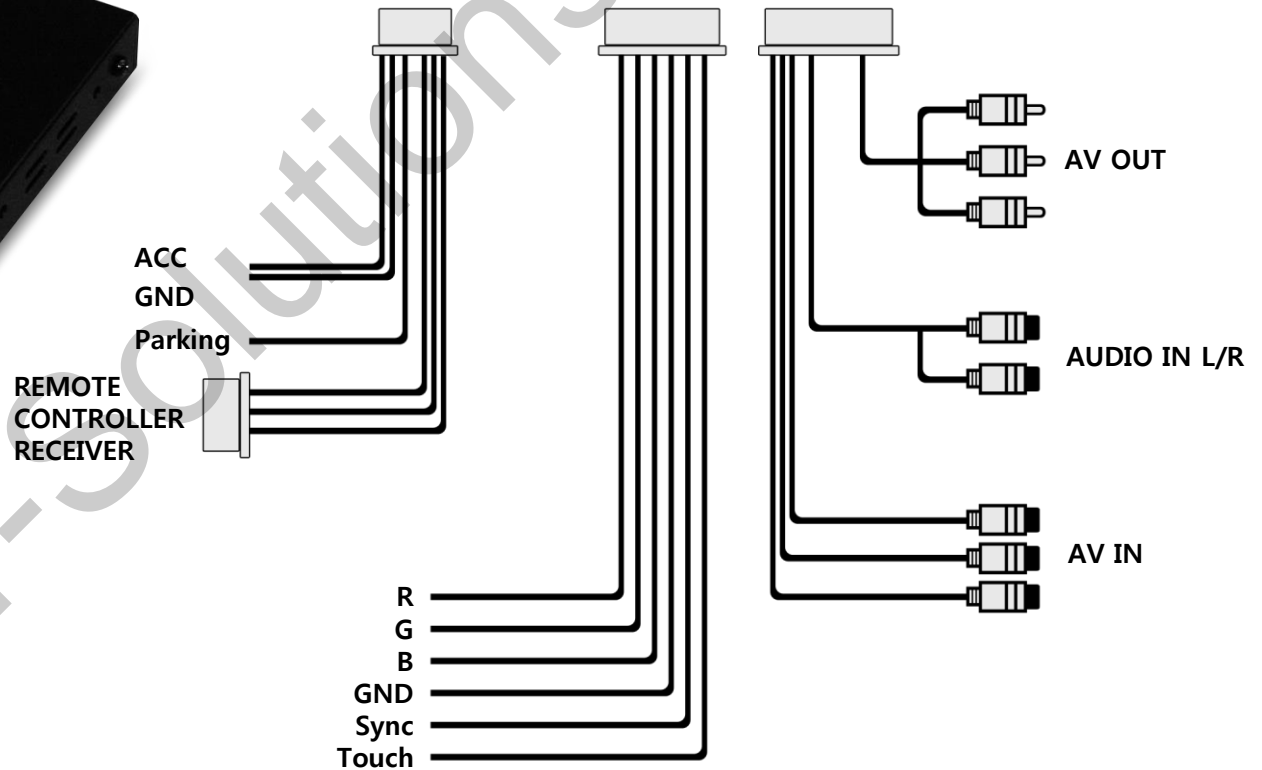

**WIRE-FREE
WIFI & GREAT CONNECTIVITY
POWERFUL MEDIA-SHARING DEVICE**

GEMINI GE-100

Specifications and Features

1. Features

"WiFi Media-Sharing Device for CARS"

GEMINI

GE-100

"No" Wires!

"No" Waiting for Streaming!

"Yes" for All Android Phones!

"Yes" for All iPhones!

2. Specifications

Components	Specifications
Model	GE-100
CPU	Telechips TCC8925
Flash Memory	DDR3 512MB
Nand Memory	2GB
Video Format	H.264 (MPEG4 AVC), AVI, MP4, MKV, MOV
Audio Format	MP3, WMA, WMV, WAV, AC3
Image Format	JPEG, PNG, GIF, BMP
USB	Hi-Speed USB 2.0
AV OUT	CVBS 1
Video OUT	RGB
WiFi	802.11 b/g/n
IR INPUT	For external IR receiver
PWR	5V to 24V
Option	NFC Tag, Remote Control , HDMI IN/OUT, (Touch Screen Control Interface)

3. Composition

OPTION : HDMI IN/OUT, Touch Control
support@car-solutions.com

4. Functions

4-1. Gemini Mirroring

GEMINI

Phone Link

YouTube

Navigation

Mirroring

HDMI (optional)

Setting

- Default Selection : Gemini Mirroring
- Select an input option with a remote control.
- Once selected once for the first time, the selection starts its input option with the last input option.