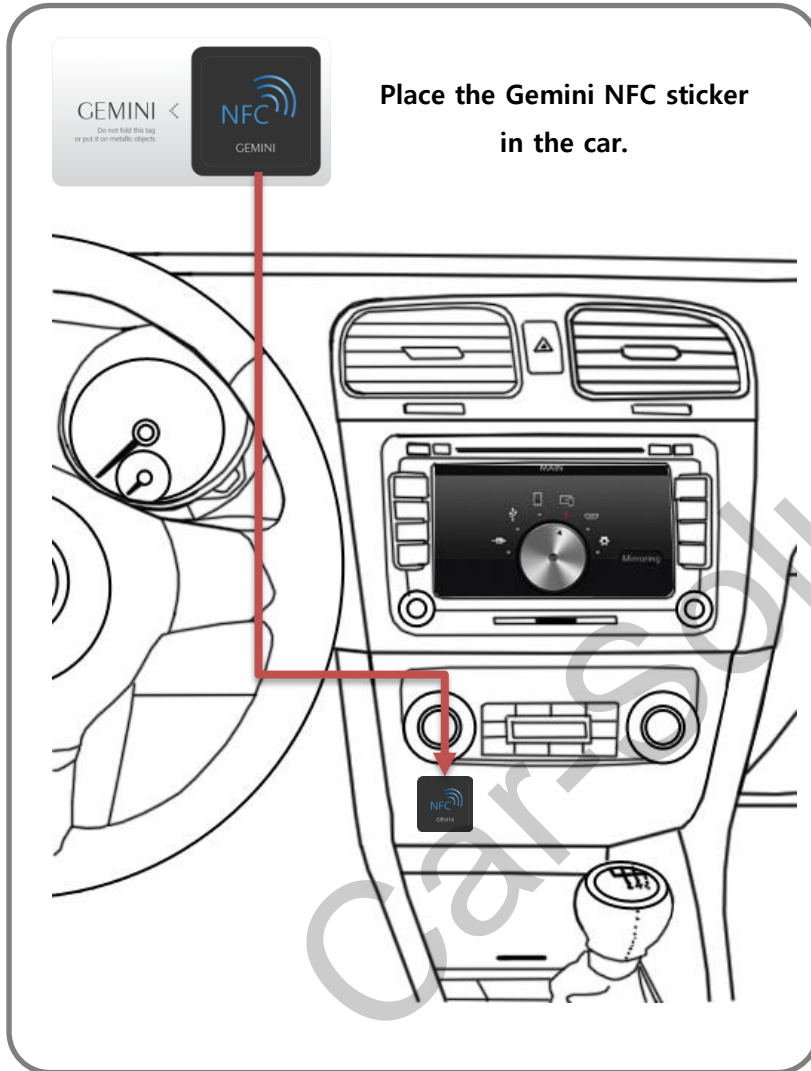

Mirroring

HDMI (optional)

Setting

- Default Selection : Gemini Mirroring
- Select an input option with a remote control.
- Once selected once for the first time, the selection starts its input option with the last input option.

GEMINI

4. Functions

4-3. Connect with Phone

(1) First-Time Pairing

4. Functions

4-3. Connect with Phone

(2) Automatic Connection Via NFC After Pairing

www.car-solutions.com

support@car-solutions.com

4. Functions

4-4. Phone Control

Select a content type by turning a jog

Start a content type by pressing a jog

MUSIC

MOVIE

PHOTO

SETTING

GEMINI

4. Functions

4-5. Movie Play

(1) Select "Movie" Icon

www.car-solutions.com

(2) Select a Movie Title

(3) Play Movie