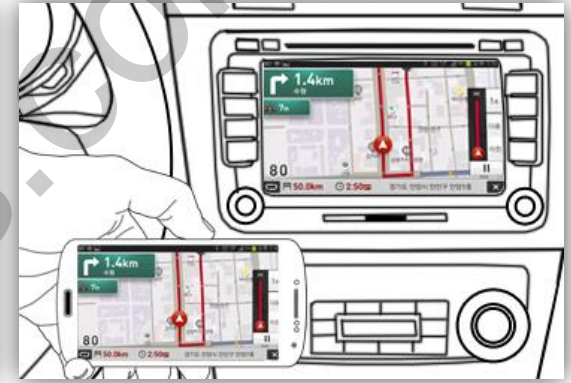

3. Composition

OPTION : HDMI IN/OUT, Touch Control
support@car-solutions.com

4. Functions

4-1. Gemini Mirroring

GEMINI

Phone Link

YouTube

Navigation

Movie

Music

Photo

4. Functions

4-2. Select Input Device

AV

USB

PHONE