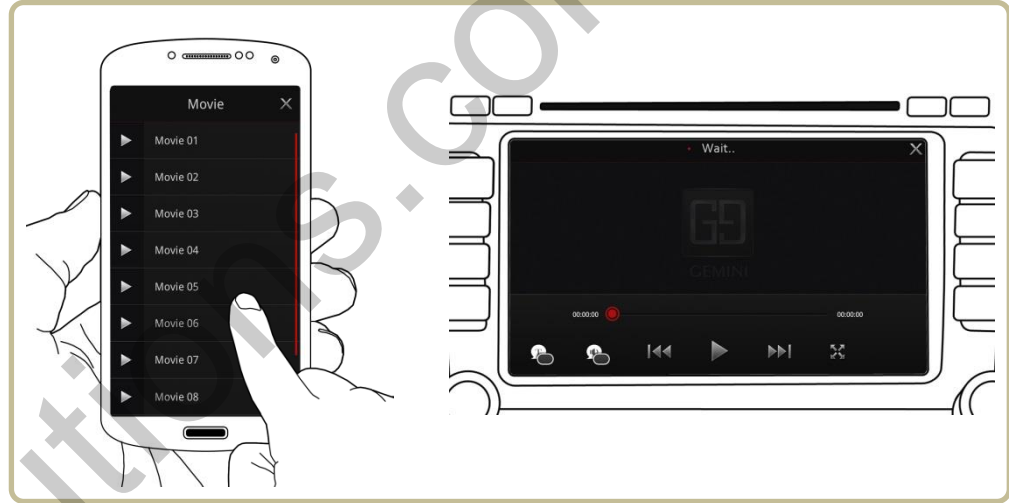

support@car-solutions.com

4. Functions

4-4. Phone Control

Select a content type by turning a jog

Start a content type by pressing a jog

MUSIC

MOVIE

PHOTO

SETTING

GEMINI

4. Functions

4-5. Movie Play

(1) Select "Movie" Icon

www.car-solutions.com

(2) Select a Movie Title

(3) Play Movie

Control by BOTH phone and remote control

support@car-solutions.com

GEMINI

4. Functions

4-6. Music Play

(1) Select "Music" Icon

www.car-solutions.com

(2) Select a Music Title