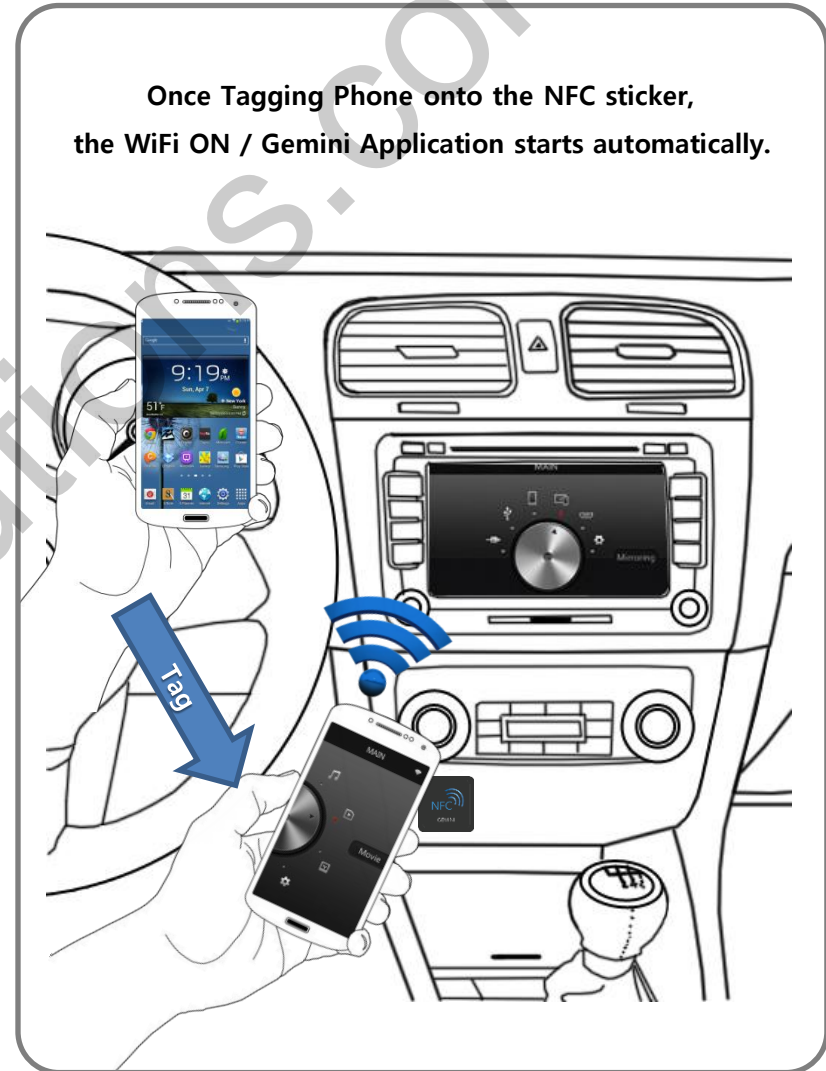

Mirroring

HDMI (optional)

Setting

- Default Selection : Gemini Mirroring
- Select an input option with a remote control.
- Once selected once for the first time, the selection starts its input option with the last input option.

GEMINI

4. Functions

4-3. Connect with Phone

(1) First-Time Pairing

4. Functions

4-3. Connect with Phone

(2) Automatic Connection Via NFC After Pairing

www.car-solutions.com

support@car-solutions.com

4. Functions

4-4. Phone Control

Select a content type by turning a jog

Start a content type by pressing a jog

MUSIC

MOVIE

PHOTO