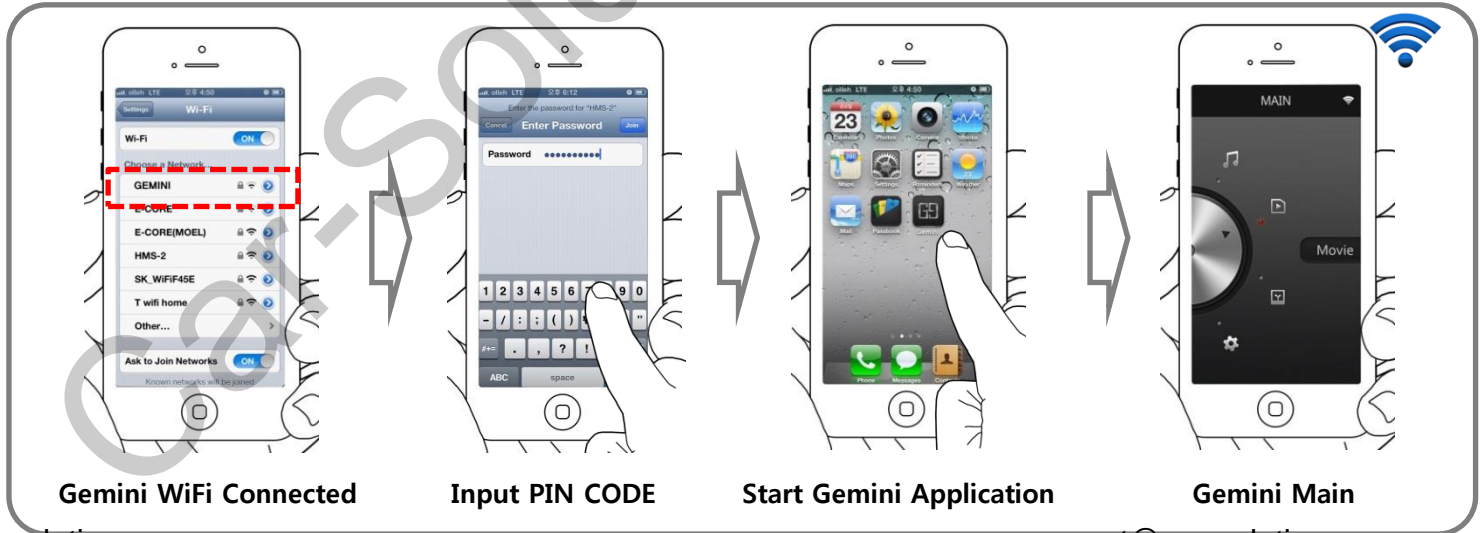

Movie

Music

Photo

4. Functions

4-2. Select Input Device

AV

USB

PHONE

Mirroring

HDMI (optional)

Setting

- Default Selection : Gemini Mirroring
- Select an input option with a remote control.
- Once selected once for the first time, the selection starts its input option with the last input option.

GEMINI

4. Functions

4-3. Connect with Phone

(1) First-Time Pairing

4. Functions

4-3. Connect with Phone

(2) Automatic Connection Via NFC After Pairing

www.car-solutions.com

support@car-solutions.com

4. Functions

4-4. Phone Control

Select a content type by turning a jog

Start a content type by pressing a jog

MUSIC

MOVIE

PHOTO