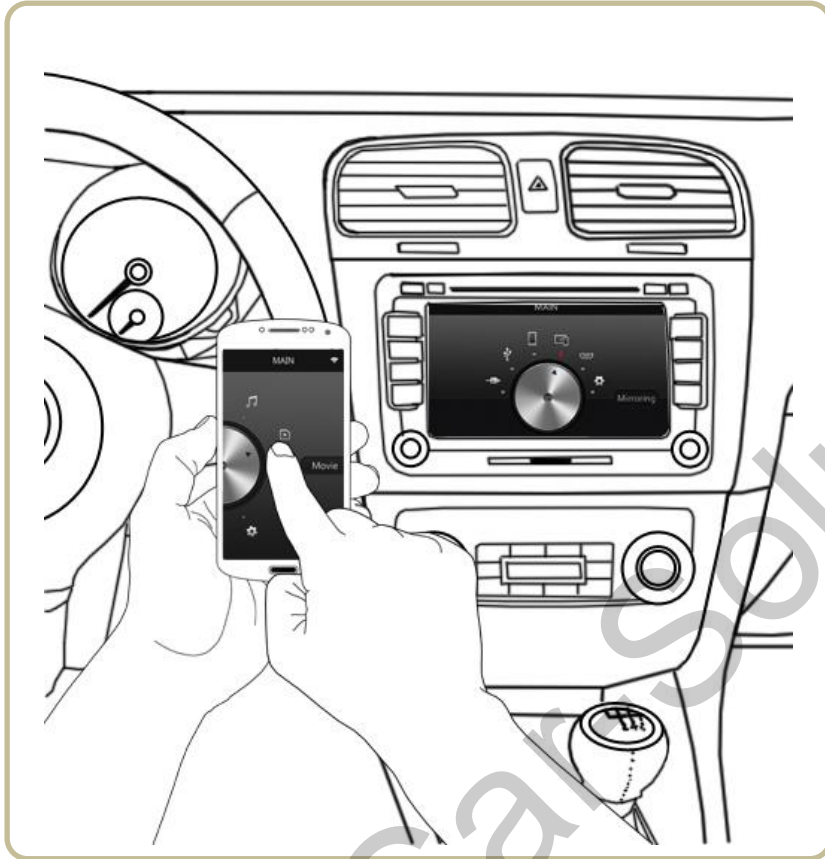

support@car-solutions.com

4. Functions

4-4. Phone Control

Select a content type by turning a jog

Start a content type by pressing a jog

MUSIC

MOVIE

PHOTO

SETTING

GEMINI

4. Functions

4-5. Movie Play

(1) Select "Movie" Icon

www.car-solutions.com

(2) Select a Movie Title

(3) Play Movie

Control by BOTH phone and remote control

support@car-solutions.com

GEMINI

4. Functions

4-6. Music Play

(1) Select "Music" Icon

www.car-solutions.com

(2) Select a Music Title

(3) Play Music

Control by BOTH phone and remote control

support@car-solutions.com

GEMINI

4. Functions

4-7. Photo Viewer

(1) Select "Photo" Icon

www.car-solutions.com