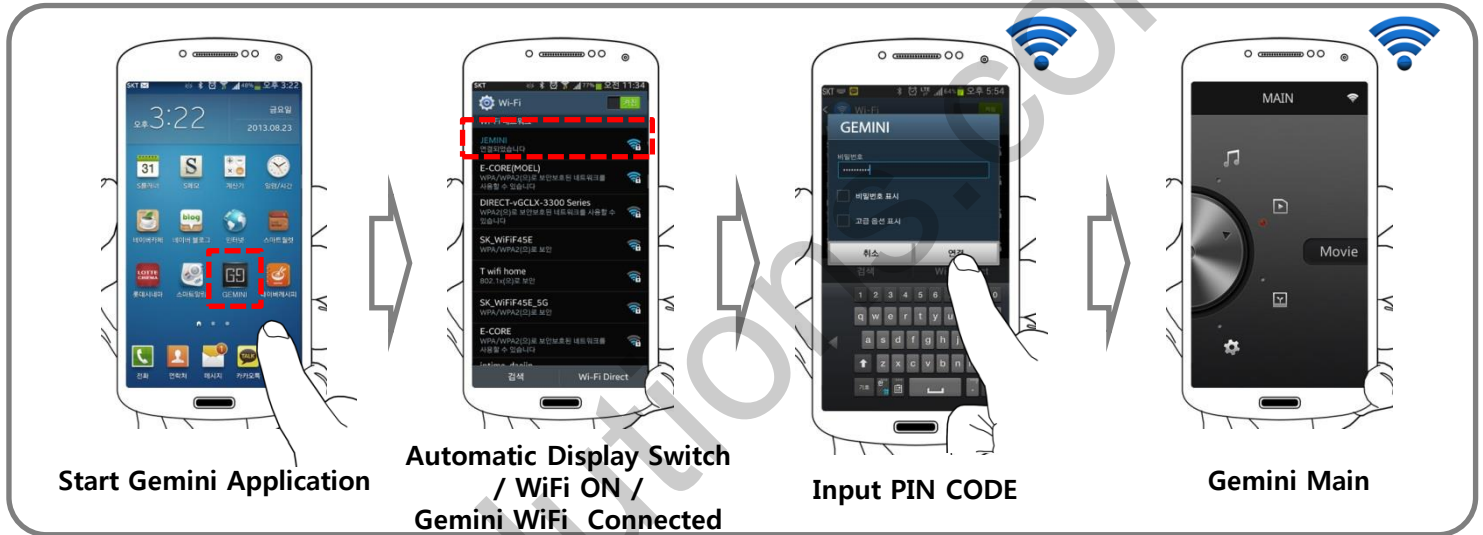

Movie

Music

Photo

4. Functions

4-2. Select Input Device

AV

USB

PHONE

Mirroring

HDMI (optional)

Setting

- Default Selection : Gemini Mirroring
- Select an input option with a remote control.
- Once selected once for the first time, the selection starts its input option with the last input option.

GEMINI

4. Functions

4-3. Connect with Phone

(1) First-Time Pairing

4. Functions

4-3. Connect with Phone

(2) Automatic Connection Via NFC After Pairing

www.car-solutions.com

support@car-solutions.com

4. Functions

4-4. Phone Control

Select a content type by turning a jog

Start a content type by pressing a jog

MUSIC

MOVIE

PHOTO