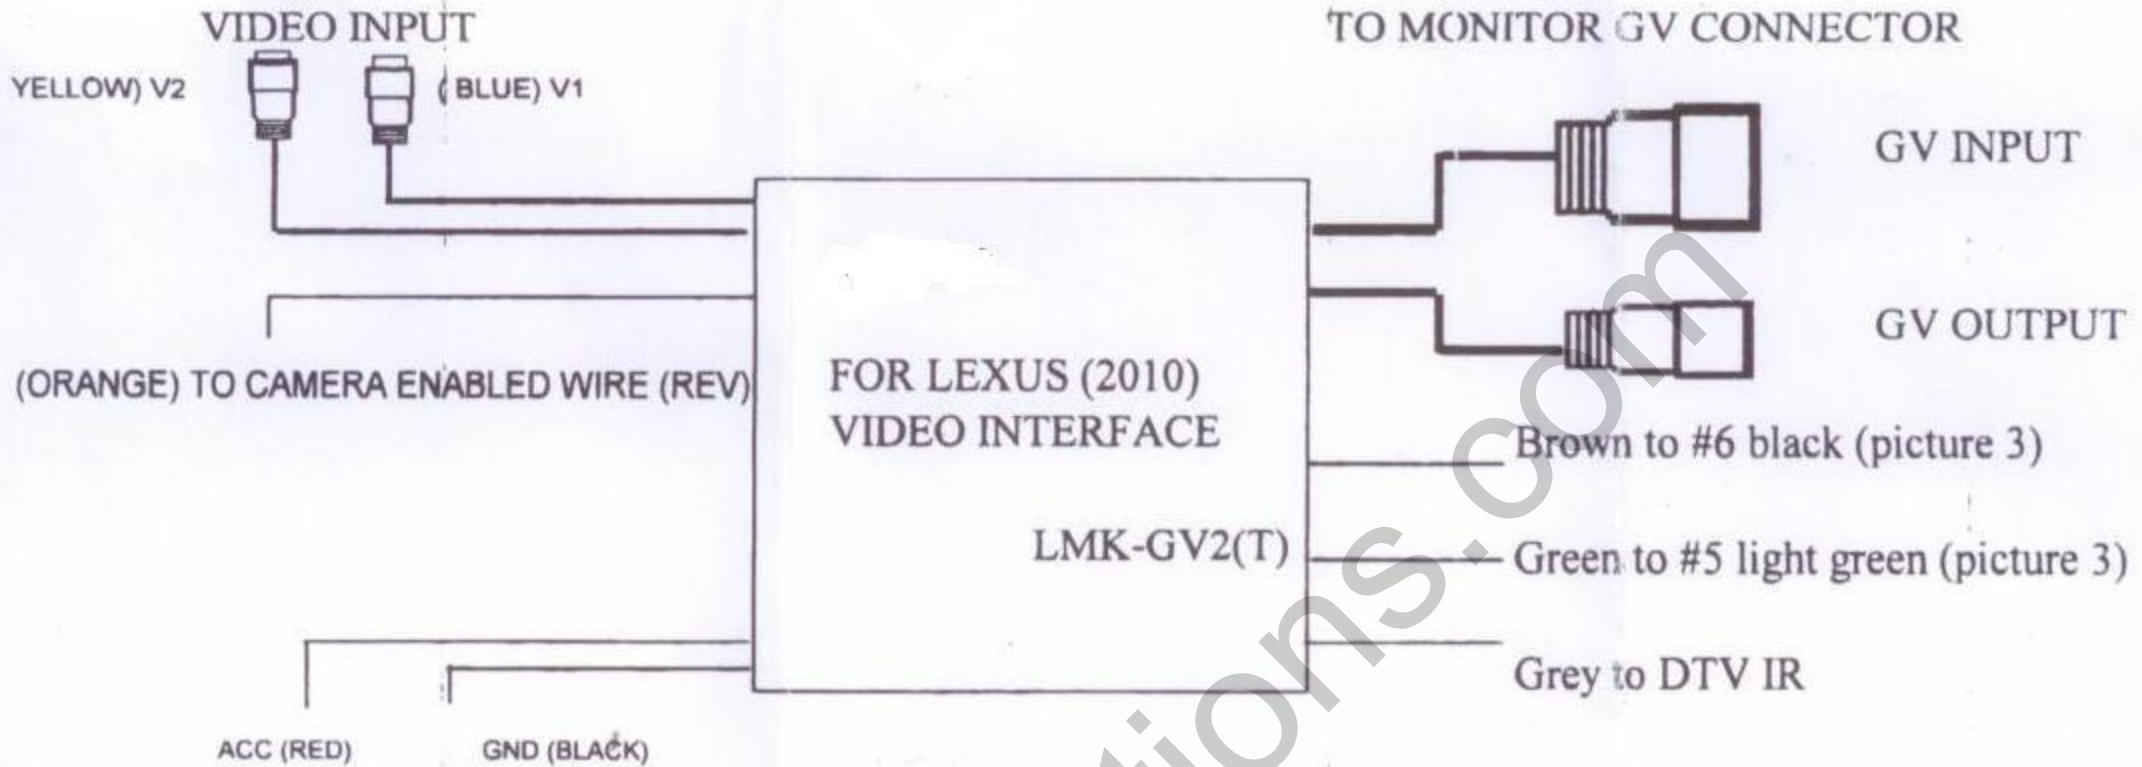

DIGITAL VIDEO IN/OUT
TO MONITOR GV CONNECTOR

White rear socke of head unit

PICTURE 1

- ※ Please check B+ & GND pin-out first.
- #14 : B + #08 : DVD V +
#15 : GND #07 : DVD V -

White rear socket of monitor

PICTURE 2

- #12 : B+
#24 : ACC
#13 : GND

Steering wheel black audio-controlled socket

PICTURE 3

- #5: light green to interface green
#6: black to interface brown