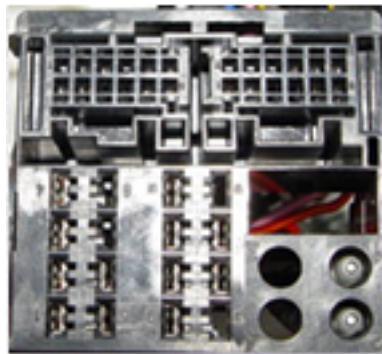

# Can Wiring (GENESIS | EQUUS)

- A 09 (BLUE): CAN LOW
- A 11(RED) : CAN HIGH
- A 12 (BLACK): GND
- A 15 (RED): B+
- B 08 (PINK): ACC