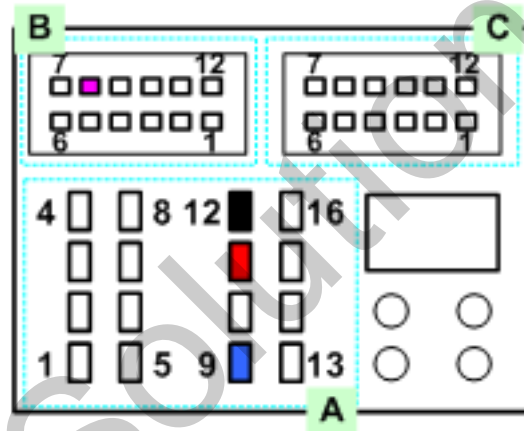

# Can Wiring (GENESIS | EQUUS)

- A 09 (BLUE): CAN LOW
- A 11(RED) : CAN HIGH
- A 12 (BLACK): GND
- A 15 (RED): B+
- B 08 (PINK): ACC