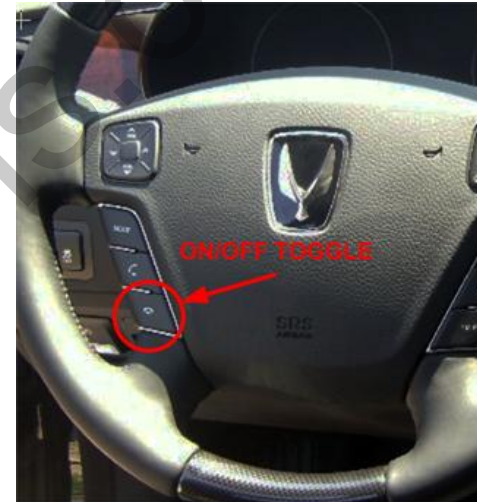

# ON / OFF Operation (GENESIS | EQUUS)

GENESIS

VOICE BUTTON :

2 sec press for Motion free ON/OFF

The operation is toggled.

EQUUS

TEL OFF BUTTON :

2 sec press for Motion free ON/OFF