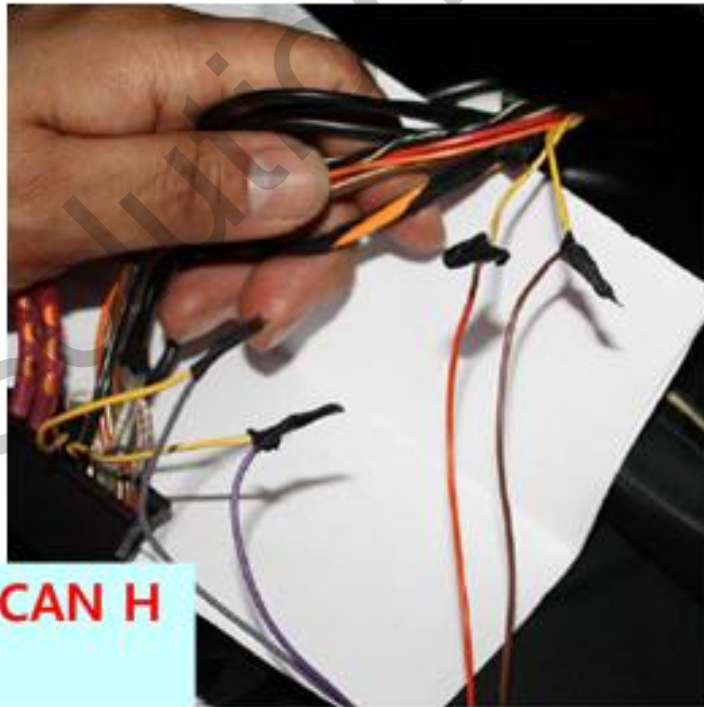

Can Wiring (BENZ)

YELLOW/WHITE : CAN H
YELLOW : CAN L