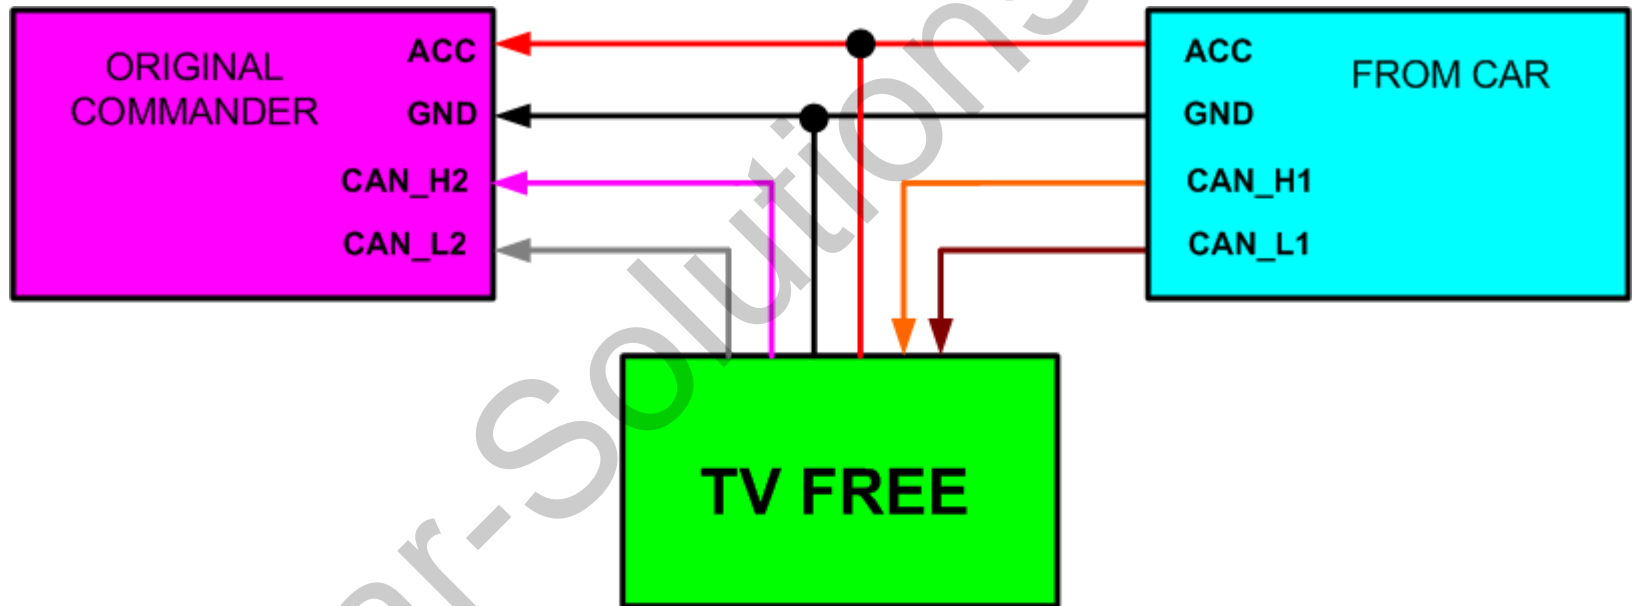

Concept Diagram

1. ACC
2. GND
3. CAN_L1
4. CAN_H1
5. CAN_L2
6. CAN_H2