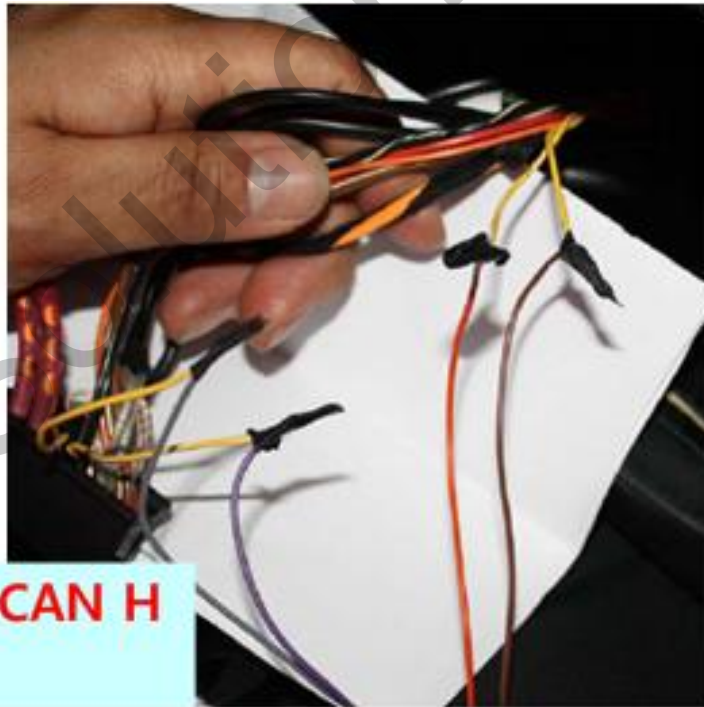

Concept Diagram

1. ACC 2. GND 3. CAN_L1 4. CAN_H1 5. CAN_L2 6. CAN_H2

Product and Package Contains

Dip Switch Setting

Can Wiring (BENZ)

YELLOW/WHITE : CAN H
YELLOW : CAN L

ON / OFF Operation(BENZ)

UP BUTTON : 2 sec press for Motion free on

DOWN BUTTON : 2 sec press for Motion free off

Can Wiring (GENESIS | EQUUS)

- A 09 (BLUE): CAN LOW
- A 11 (RED) : CAN HIGH
- A 12 (BLACK): GND
- A 15 (RED): B+
- B 08 (PINK): ACC

ON / OFF Operation (GENESIS | EQUUS)