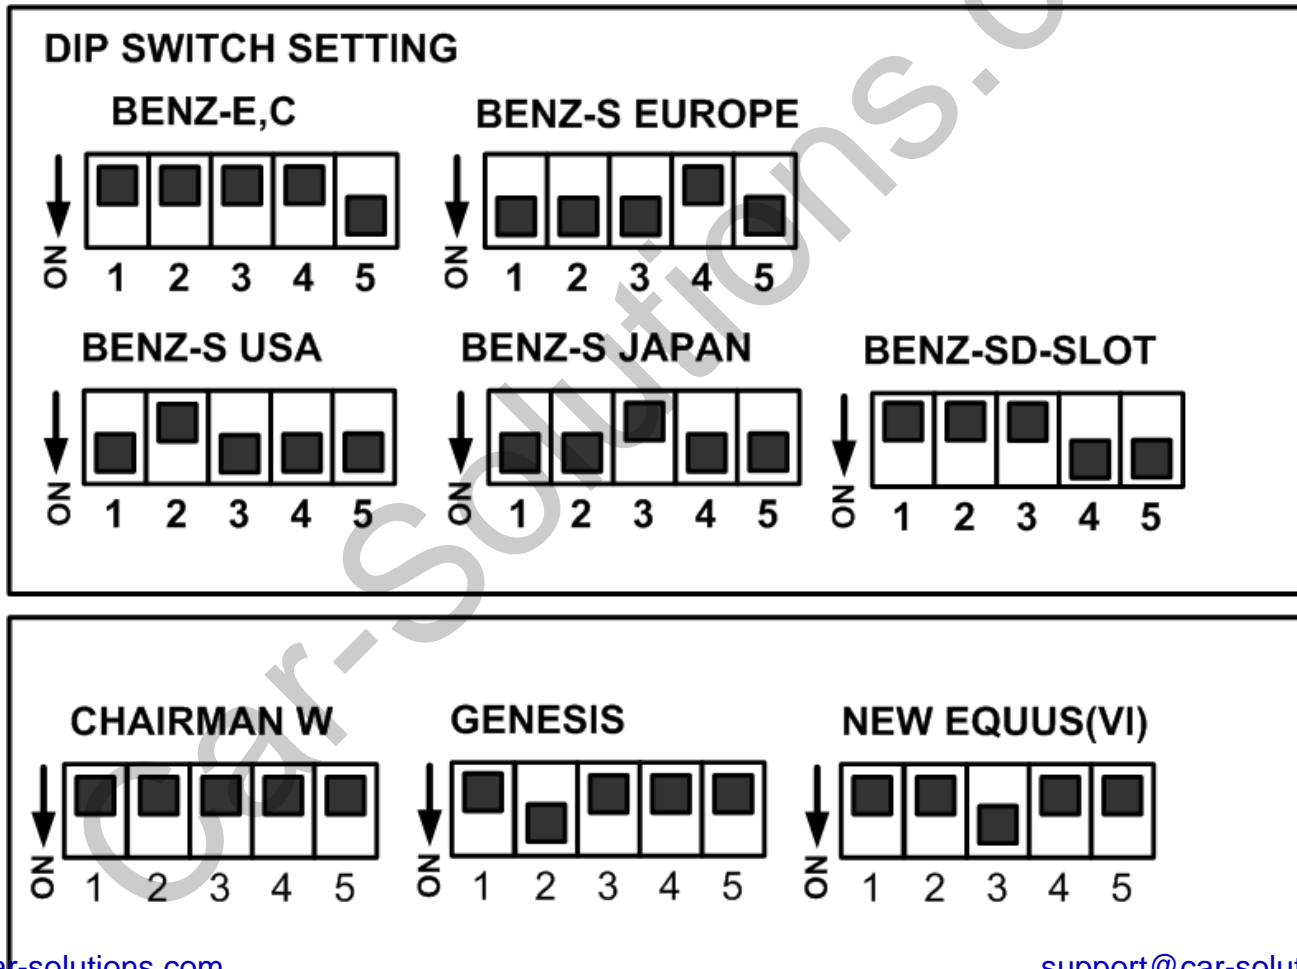

Video In Motion Adapter for Mercedes-Benz Installation Manual

Index

- * Precaution
- * Specification
- * Concept Diagram
- * Product and Package Contains
- * Dip Switch Setting
- * Can Wiring (BENZ)
- * ON / OFF Operation(BENZ)
- * Can Wiring (GENESIS | EQUUS)
- * ON / OFF Operation (GENESIS | EQUUS)

Concept Diagram

1. ACC 2. GND 3. CAN_L1 4. CAN_H1 5. CAN_L2 6. CAN_H2

Product and Package Contains

Dip Switch Setting

Can Wiring (BENZ)

YELLOW/WHITE : CAN H
YELLOW : CAN L

ON / OFF Operation(BENZ)

UP BUTTON : 2 sec press for Motion free on

DOWN BUTTON : 2 sec press for Motion free off

Can Wiring (GENESIS | EQUUS)

- A 09 (BLUE): CAN LOW
- A 11 (RED) : CAN HIGH
- A 12 (BLACK): GND
- A 15 (RED): B+
- B 08 (PINK): ACC

ON / OFF Operation (GENESIS | EQUUS)

GENESIS

VOICE BUTTON :

2 sec press for Motion free ON/OFF

The operation is toggled.

EQUUS

TEL OFF BUTTON :

2 sec press for Motion free ON/OFF

The operation is toggled.