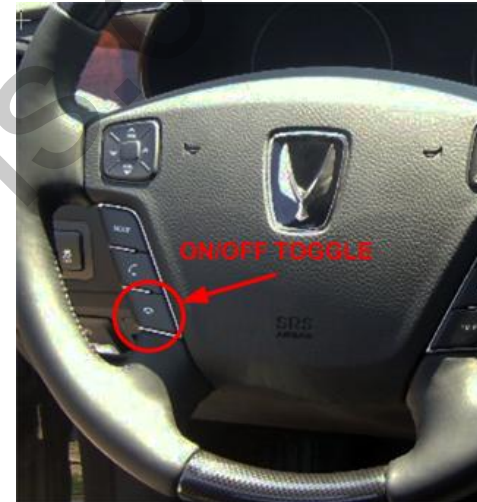

Precaution

- Do work only by qualified service personnel and take off the key of vehicle while installation.
- Check power cable of car video interface before take on the key.
- Remove any object that could fall into ventilation holes.
- Do not expose the interface to rain, water, or excessive moisture environment.
- We can not warranty, if opened the case of interface module. The label must keep attached on the case.

Concept Diagram

1. ACC 2. GND 3. CAN_L1 4. CAN_H1 5. CAN_L2 6. CAN_H2

Product and Package Contains

Dip Switch Setting

Can Wiring (BENZ)

YELLOW/WHITE : CAN H
YELLOW : CAN L

ON / OFF Operation(BENZ)

UP BUTTON : 2 sec press for Motion free on

DOWN BUTTON : 2 sec press for Motion free off

Can Wiring (GENESIS | EQUUS)

- A 09 (BLUE): CAN LOW
- A 11 (RED) : CAN HIGH
- A 12 (BLACK): GND
- A 15 (RED): B+
- B 08 (PINK): ACC

ON / OFF Operation (GENESIS | EQUUS)

GENESIS

VOICE BUTTON :

2 sec press for Motion free ON/OFF

The operation is toggled.

EQUUS

TEL OFF BUTTON :

2 sec press for Motion free ON/OFF

The operation is toggled.