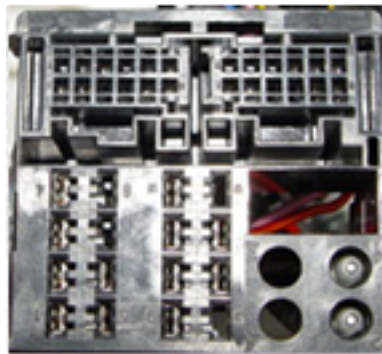

Concept Diagram

1. ACC 2. GND 3. CAN_L1 4. CAN_H1 5. CAN_L2 6. CAN_H2

Product and Package Contains

Dip Switch Setting

Can Wiring (BENZ)

YELLOW/WHITE : CAN H
YELLOW : CAN L

ON / OFF Operation(BENZ)

UP BUTTON : 2 sec press for Motion free on

DOWN BUTTON : 2 sec press for Motion free off

Can Wiring (GENESIS | EQUUS)

- A 09 (BLUE): CAN LOW
- A 11 (RED) : CAN HIGH
- A 12 (BLACK): GND
- A 15 (RED): B+
- B 08 (PINK): ACC

ON / OFF Operation (GENESIS | EQUUS)

GENESIS

VOICE BUTTON :

2 sec press for Motion free ON/OFF

The operation is toggled.

EQUUS

TEL OFF BUTTON :

2 sec press for Motion free ON/OFF

The operation is toggled.