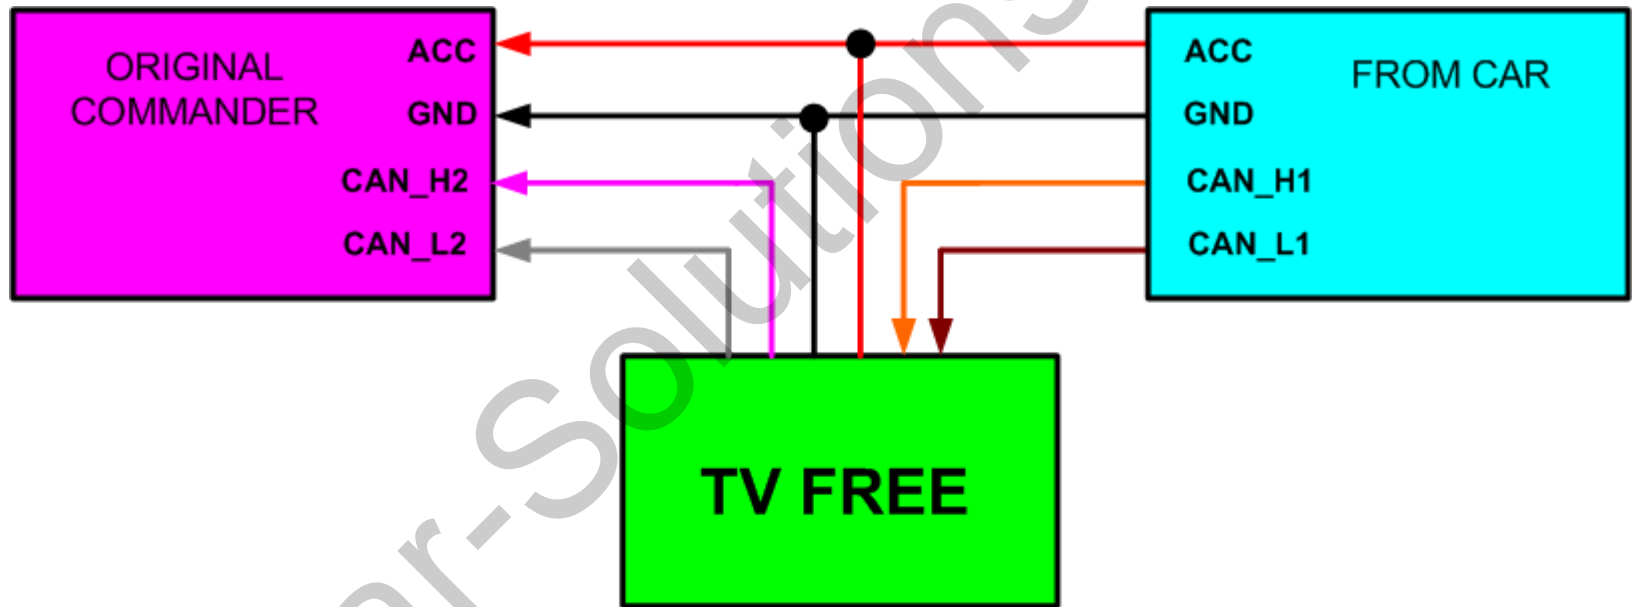

Video In Motion Adapter for Mercedes-Benz Installation Manual

Index

- * Precaution
- * Specification
- * Concept Diagram
- * Product and Package Contains
- * Dip Switch Setting
- * Can Wiring (BENZ)
- * ON / OFF Operation(BENZ)
- * Can Wiring (GENESIS | EQUUS)
- * ON / OFF Operation (GENESIS | EQUUS)

Specification

-- Power Consumption

- Size : 57mm * 51mm
- Input Voltage : 7V DC ~ 18V DC
- Power Consumption : 0.8WATT @12V

Car Compatibility

* Mercedes-Benz

- BENZ S-CLASS LVDS (2006~2009)
- BENZ E,C-CLASS LVDS (2008~2011)
- BENZ S-CLASS ROUND (2010~)
- BENZ E,C-CLASS ROUND (2012~)

Concept Diagram

1. ACC 2. GND 3. CAN_L1 4. CAN_H1 5. CAN_L2 6. CAN_H2

Product and Package Contains

Dip Switch Setting

Can Wiring (BENZ)

YELLOW/WHITE : CAN H
YELLOW : CAN L

ON / OFF Operation(BENZ)

UP BUTTON : 2 sec press for Motion free on

DOWN BUTTON : 2 sec press for Motion free off

Can Wiring (GENESIS | EQUUS)

- A 09 (BLUE): CAN LOW
- A 11 (RED) : CAN HIGH
- A 12 (BLACK): GND
- A 15 (RED): B+
- B 08 (PINK): ACC

ON / OFF Operation (GENESIS | EQUUS)