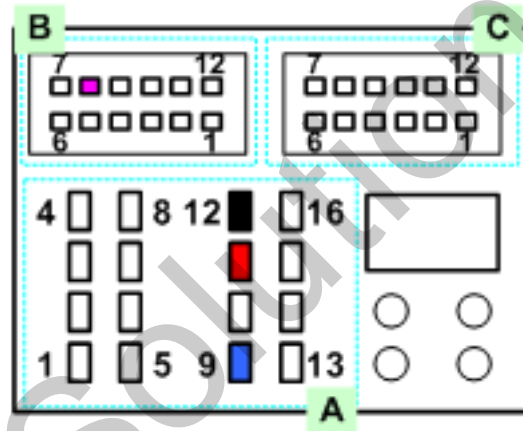

Concept Diagram

1. ACC 2. GND 3. CAN_L1 4. CAN_H1 5. CAN_L2 6. CAN_H2

Product and Package Contains

Dip Switch Setting

Can Wiring (BENZ)

YELLOW/WHITE : CAN H
YELLOW : CAN L

ON / OFF Operation(BENZ)

UP BUTTON : 2 sec press for Motion free on

DOWN BUTTON : 2 sec press for Motion free off

Can Wiring (GENESIS | EQUUS)

- A 09 (BLUE): CAN LOW
- A 11 (RED) : CAN HIGH
- A 12 (BLACK): GND
- A 15 (RED): B+
- B 08 (PINK): ACC

ON / OFF Operation (GENESIS | EQUUS)