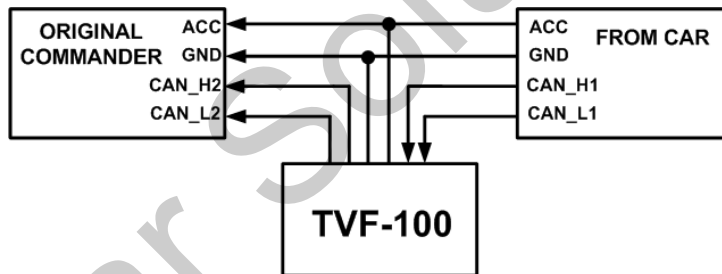

TVF-100(TV/DVD FREE)

Product and Package contains

Connection Diagram

1. ACC 2. GND 3. CAN_L1 4. CAN_H1 5. CAN_L2 6. CAN_H2

TV/DVD system of Mercedes Benz and BMW are locked while driving. Therefore, you can not enjoy original multimedia system fully.

If you use TV-FREE interface system, it always provides allowing you to make full use of multimedia system.

Enjoy your fully system.

* TV/DVD Free model consists of main module and CAN-bus cable.