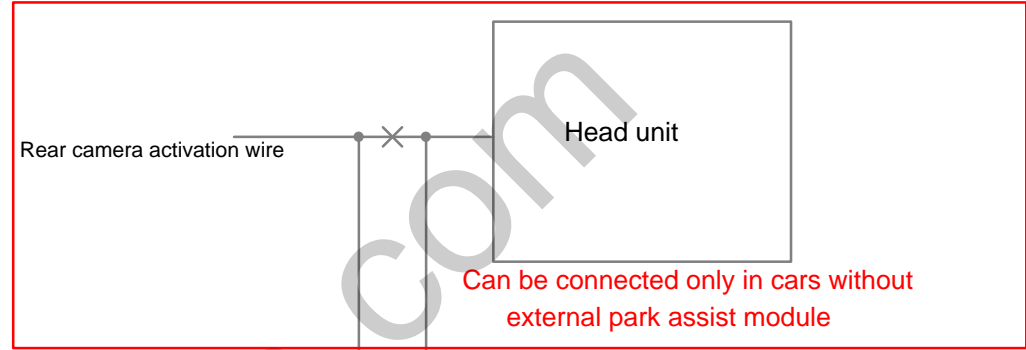

# Installation in Toyota/Lexus cars after 2008 model year with HDD

Select Toyota (Kenwood) protocol in CS9100 / CS9200 settings (SPT-100)

	CS 9100	CS8000	GARMIN
SW1	OFF	OFF	OFF
SW2	OFF	OFF	OFF
SW3	ON	ON	ON
SW4			
SW5	ON	OFF	OFF
SW6	OFF	ON	OFF
SW7	OFF	OFF	ON
SW8	OFF	OFF	OFF

For cars with external Park Assist module SW4 - OFF

For cars with camera connected to monitor SW4 - ON