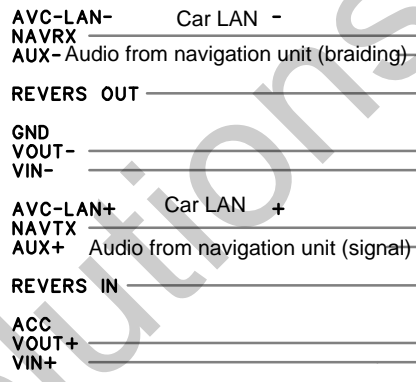

# Installation in Toyota/Lexus cars after 2008 model year with HDD

Select Toyota (Kenwood) protocol in CS9100 / CS9200 settings (SPT-100)

	CS 9100	CS8000	GARMIN
SW1	OFF	OFF	OFF
SW2	OFF	OFF	OFF
SW3	ON	ON	ON
SW4			
SW5	ON	OFF	OFF
SW6	OFF	ON	OFF
SW7	OFF	OFF	ON
SW8	OFF	OFF	OFF

For cars with external Park Assist module SW4 - OFF

For cars with camera connected to monitor SW4 - ON