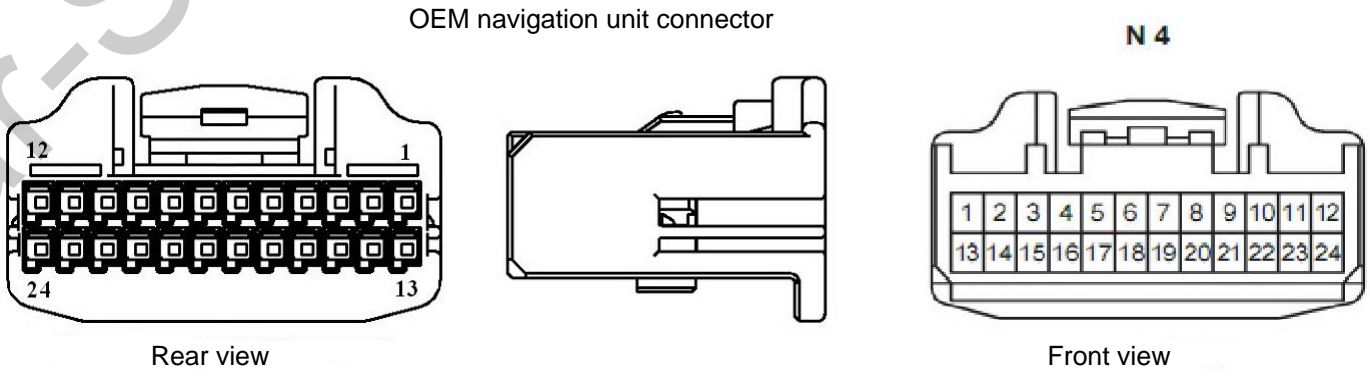

Installation in Toyota / Lexus of 2007-2009 model years with external navigation unit

Select Toyota (Kenwood) protocol in CS9100 / CS9200 settings (SPT-100)

	CS 9100	CS8000	GARMIN
SW1	OFF	OFF	OFF
SW2	ON	ON	ON
SW3	OFF	OFF	OFF
SW4	OFF	OFF	OFF
SW5	ON	OFF	OFF
SW6	OFF	ON	OFF
SW7	OFF	OFF	ON
SW8	OFF	OFF	OFF