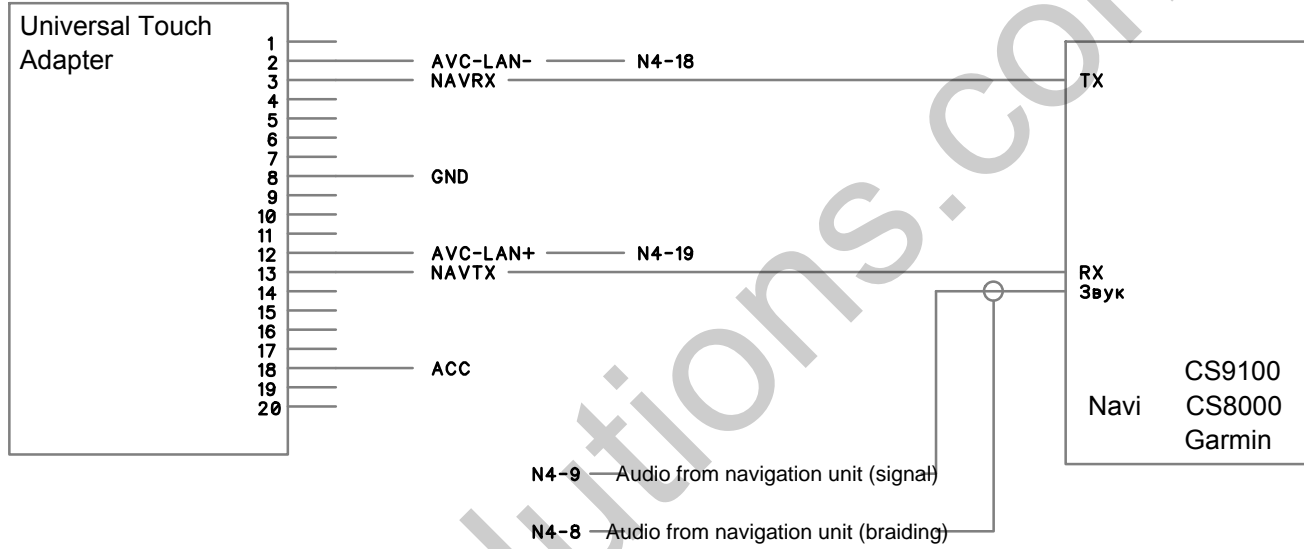

Installation in Toyota / Lexus of 2007-2009 model years with external navigation unit

Select Toyota (Kenwood) protocol in CS9100 / CS9200 settings (SPT-100)

	CS 9100	CS8000	GARMIN
SW1	OFF	OFF	OFF
SW2	ON	ON	ON
SW3	OFF	OFF	OFF
SW4	OFF	OFF	OFF
SW5	ON	OFF	OFF
SW6	OFF	ON	OFF
SW7	OFF	OFF	ON
SW8	OFF	OFF	OFF