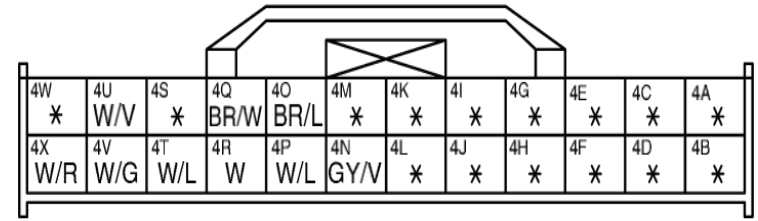

2

1

Installation in Mazda CX7-CX9

Select Mazda (Kenwood) protocol in CS9100 / CS9200 settings (SPT-100)

	CS 9100	CS8000	GARMIN
SW1	ON	ON	ON
SW2	OFF	OFF	OFF
SW3	OFF	OFF	OFF
SW4	OFF	OFF	OFF
SW5	ON	OFF	OFF
SW6	OFF	ON	OFF
SW7	OFF	OFF	ON
SW8	OFF	OFF	OFF