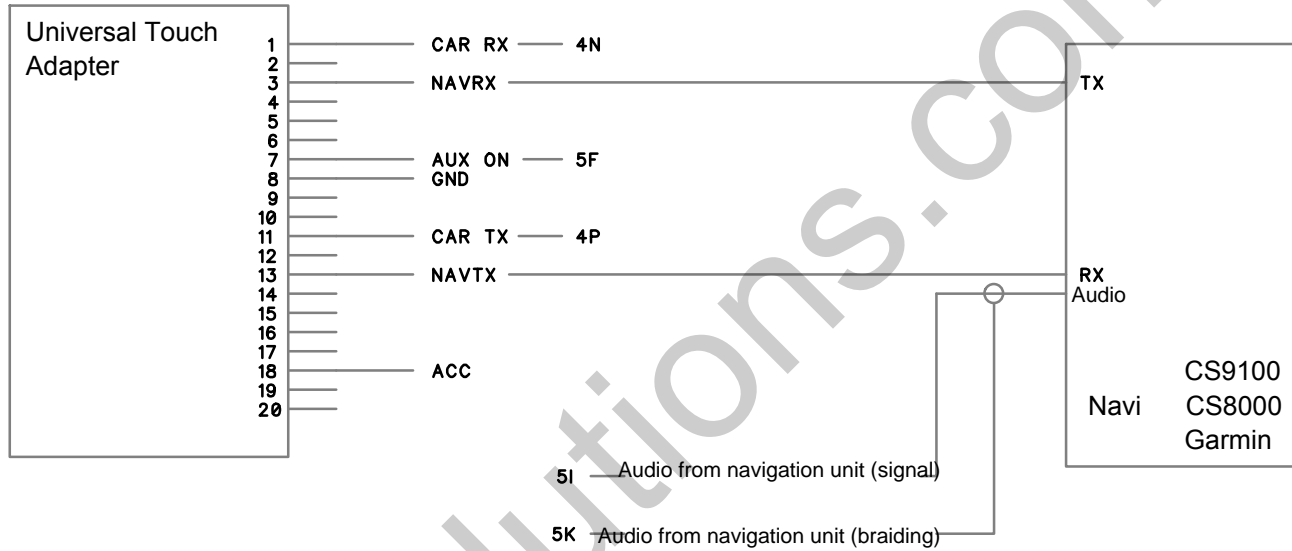

2

1

Installation in Mazda CX7-CX9

Select Mazda (Kenwood) protocol in CS9100 / CS9200 settings (SPT-100)

	CS 9100	CS8000	GARMIN
SW1	ON	ON	ON
SW2	OFF	OFF	OFF
SW3	OFF	OFF	OFF
SW4	OFF	OFF	OFF
SW5	ON	OFF	OFF
SW6	OFF	ON	OFF
SW7	OFF	OFF	ON
SW8	OFF	OFF	OFF

OEM navigation unit connectors numbering from wires side

2

1